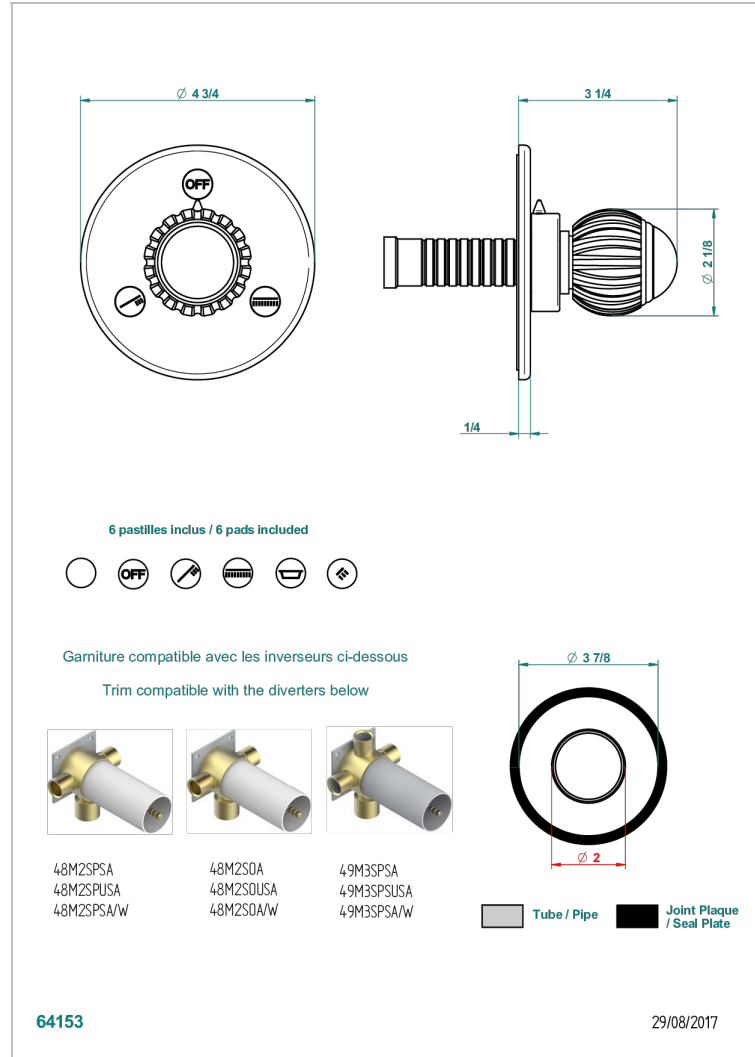

VOGUE LAPIS LAZULI

A8S-48M2SB

Trim for wall mounted diverter, 2 ways - ref. 48M2 and 3 ways - ref. 49M3

CHARACTERISTIC

- Vogue Lapis Lazuli
- Trim for wall mounted diverter, 2 ways - ref. 48M2 and 3 ways - ref. 49M3

RELATED SKU'S

- Ref. G00-48M2SOA Wall mounted 3-way diverter with ceramic cartridge for concealed installation- 1 inlet 3/4" and 2 outlets 1/2" without stop position, without trim
- Ref. G00-48M2SPSA Wall mounted 3-way diverter with ceramic cartridge for concealed installation, 1 inlet 3/4" and 2 outlets 1/2" with stop position, without trim
- Ref. G00-49M3SPSA Wall mounted 4-way diverter with ceramic cartridge for concealed installation- 1 inlet 3/4" and 3 outlets 1/2" with stop position, without trim