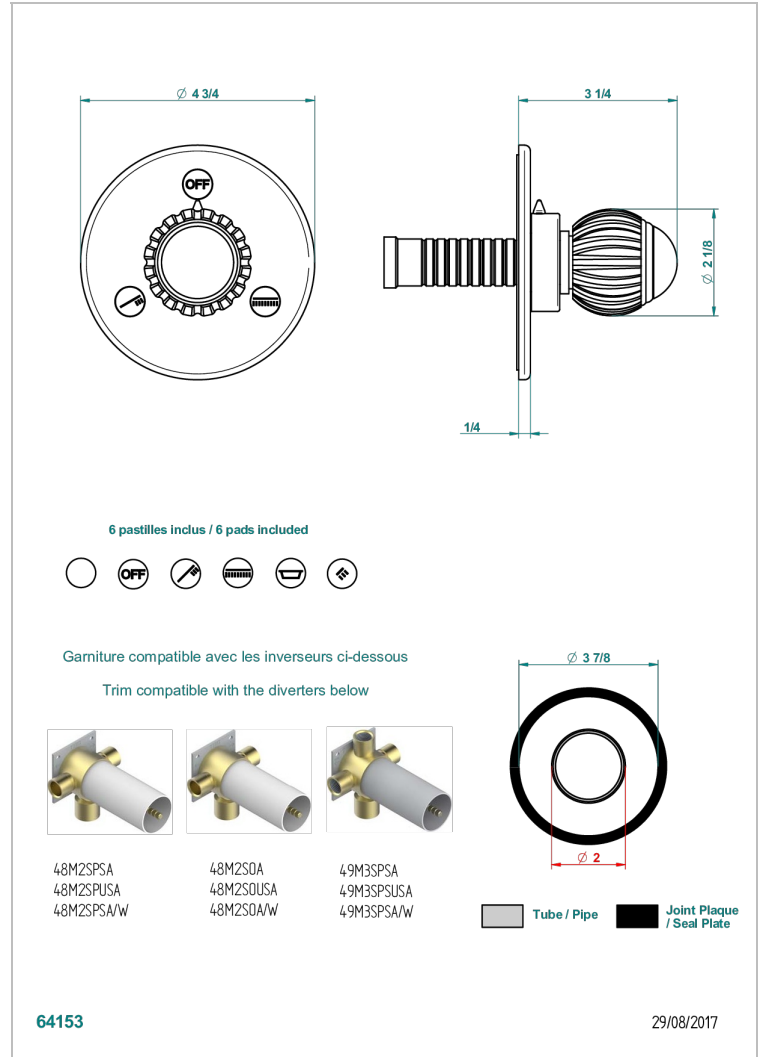

# VOGUE LAPIS LAZULI

A8S-48M2SB

Trim for wall mounted diverter, 2 ways - ref. 48M2 and 3 ways - ref. 49M3

THG  
PARIS

## 特色

- Vogue Lapis Lazuli
- Trim for wall mounted diverter, 2 ways - ref. 48M2 and 3 ways - ref. 49M3

## 相关的SKU

- Ref. G00-48M2SOA Wall mounted 3-way diverter with ceramic cartridge for concealed installation- 1 inlet 3/4" and 2 outlets 1/2" without stop position, without trim
- Ref. G00-48M2SPSA Wall mounted 3-way diverter with ceramic cartridge for concealed installation, 1 inlet 3/4" and 2 outlets 1/2" with stop position, without trim
- Ref. G00-49M3SPSA Wall mounted 4-way diverter with ceramic cartridge for concealed installation- 1 inlet 3/4" and 3 outlets 1/2" with stop position, without trim