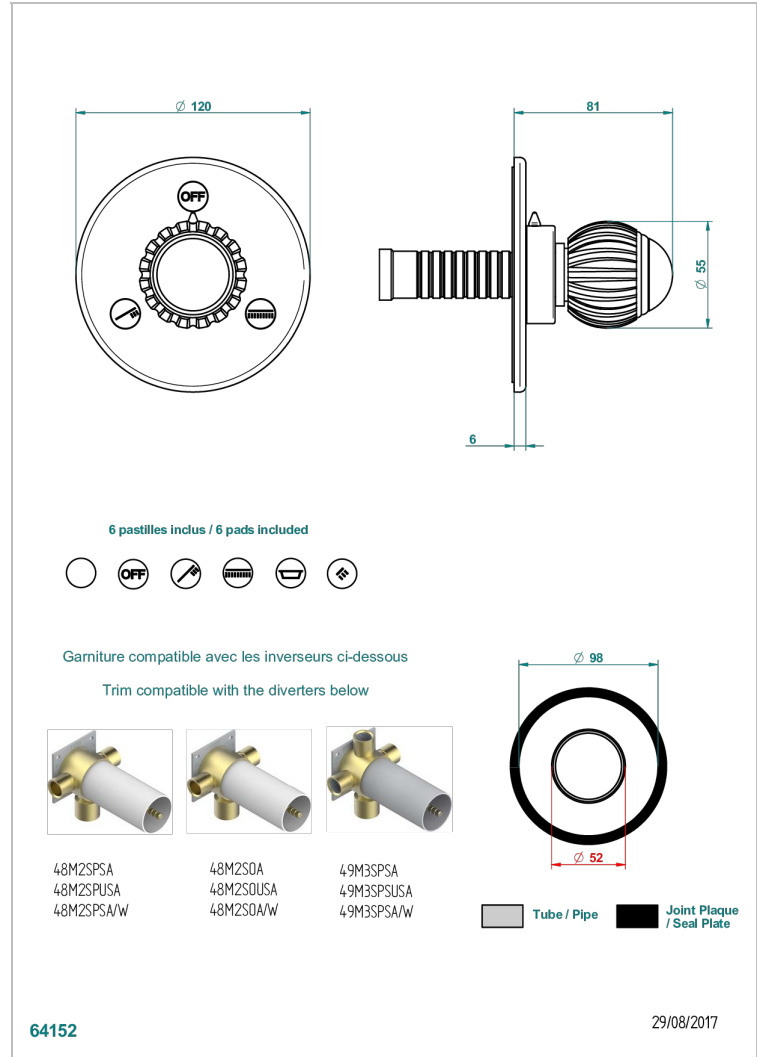

VOGUE TIGER EYE

A8R-48M2SB

Trim for wall mounted diverter, 2 ways - ref. 48M2 and 3 ways - ref. 49M3

CHARACTERISTIC

- Vogue Tiger Eye
- Trim for wall mounted diverter, 2 ways - ref. 48M2 and 3 ways - ref. 49M3

RELATED SKU'S

- Ref. G00-48M2SOA Wall mounted 3-way diverter with ceramic cartridge for concealed installation- 1 inlet 3/4" and 2 outlets 1/2" without stop position, without trim
- Ref. G00-48M2SPSA Wall mounted 3-way diverter with ceramic cartridge for concealed installation, 1 inlet 3/4" and 2 outlets 1/2" with stop position, without trim
- Ref. G00-49M3SPSA Wall mounted 4-way diverter with ceramic cartridge for concealed installation- 1 inlet 3/4" and 3 outlets 1/2" with stop position, without trim