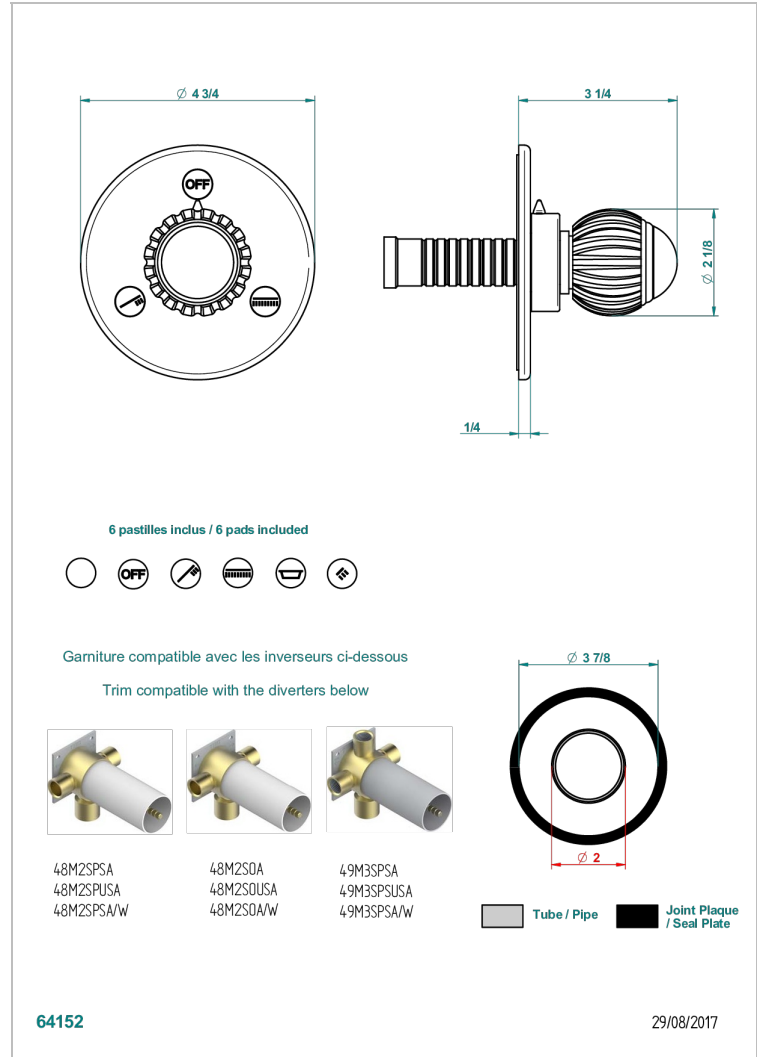

VOGUE TIGER EYE

A8R-48M2SB

Trim for wall mounted diverter, 2 ways - ref. 48M2 and 3 ways - ref. 49M3

CHARACTERISTIC

- Vogue Tiger Eye
- Trim for wall mounted diverter, 2 ways - ref. 48M2 and 3 ways - ref. 49M3

RELATED SKU'S

- Ref. G00-48M2SOA Wall mounted 3-way diverter with ceramic cartridge for concealed installation- 1 inlet 3/4" and 2 outlets 1/2" without stop position, without trim
- Ref. G00-48M2SPSA Wall mounted 3-way diverter with ceramic cartridge for concealed installation, 1 inlet 3/4" and 2 outlets 1/2" with stop position, without trim
- Ref. G00-49M3SPSA Wall mounted 4-way diverter with ceramic cartridge for concealed installation- 1 inlet 3/4" and 3 outlets 1/2" with stop position, without trim