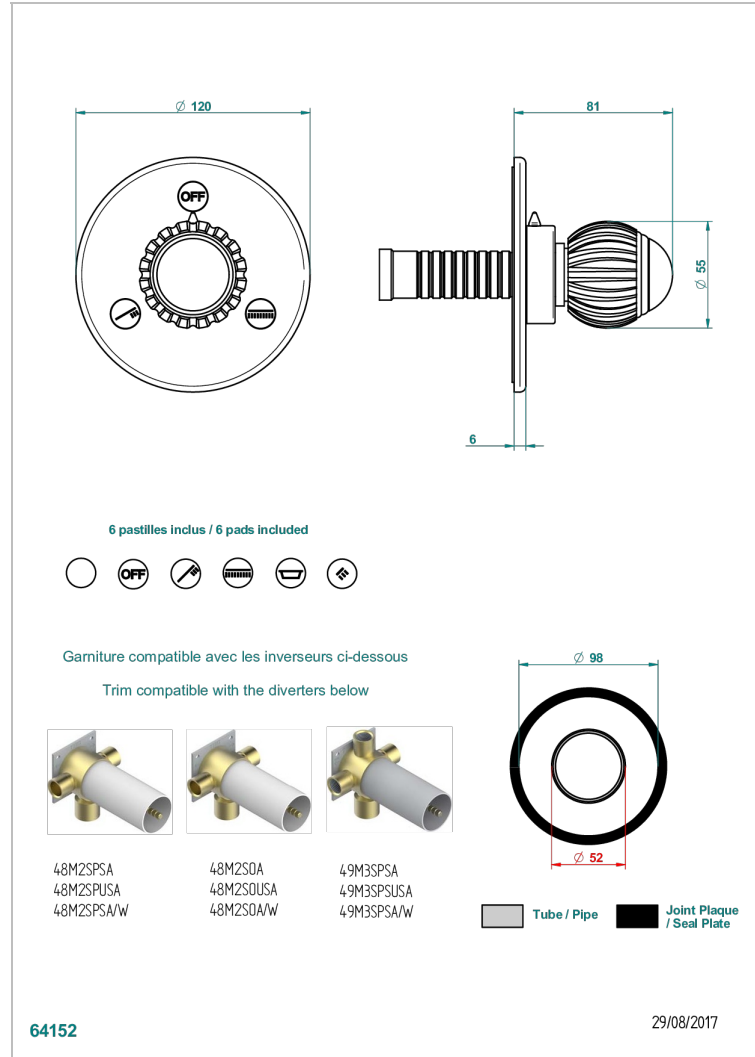

# VOGUE ТИГРОВЫЙ ГЛАЗ

A8R-48M2SB

Trim for wall mounted diverter, 2 ways - ref. 48M2 and 3 ways - ref. 49M3

THG<sup>®</sup>  
PARIS

## ХАРАКТЕРИСТИКИ

- Vogue тигровый глаз
- Trim for wall mounted diverter, 2 ways - ref. 48M2 and 3 ways - ref. 49M3

## СВЯЗАННЫЕ ТОВАРНЫЕ ПОЗИЦИИ

- Ref. G00-48M2SOA Wall mounted 3-way diverter with ceramic cartridge for concealed installation- 1 inlet 3/4" and 2 outlets 1/2" without stop position, without trim
- Ref. G00-48M2SPSA Wall mounted 3-way diverter with ceramic cartridge for concealed installation, 1 inlet 3/4" and 2 outlets 1/2" with stop position, without trim
- Ref. G00-49M3SPSA Wall mounted 4-way diverter with ceramic cartridge for concealed installation- 1 inlet 3/4" and 3 outlets 1/2" with stop position, without trim