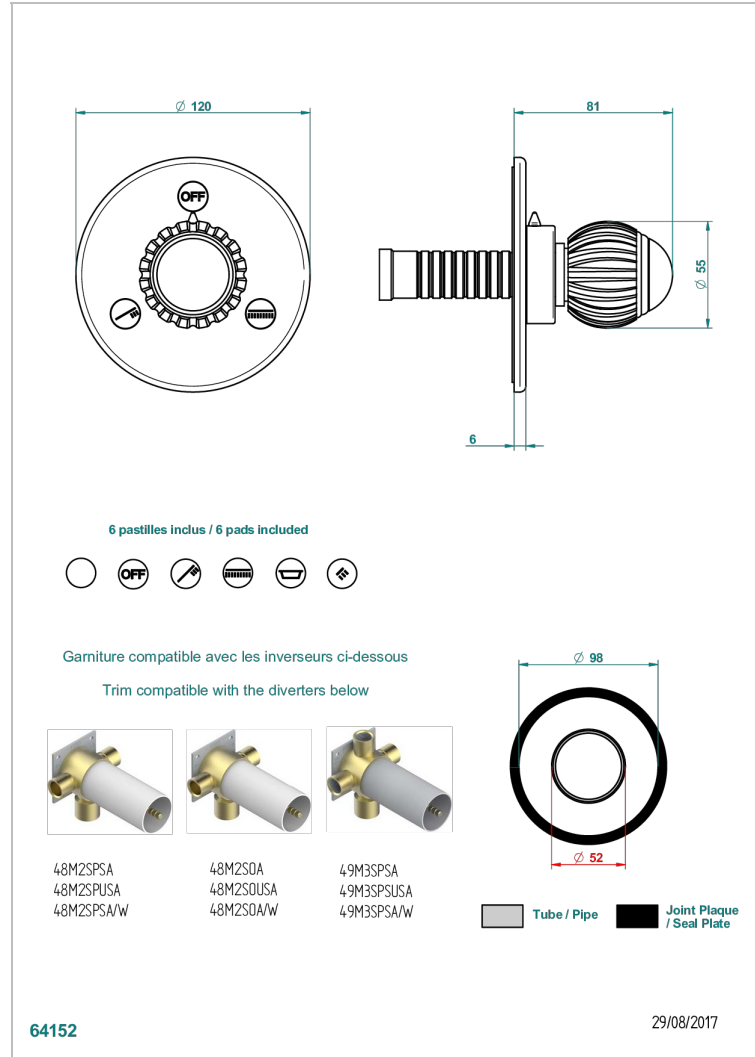

VOGUE TIGER EYE

A8R-48M2SB

Trim for wall mounted diverter, 2 ways - ref. 48M2 and 3 ways - ref. 49M3

CHARACTERISTIC

- Vogue Tiger Eye
- Trim for wall mounted diverter, 2 ways - ref. 48M2 and 3 ways - ref. 49M3

RELATED SKU'S

- Ref. G00-48M2SOA Wall mounted 3-way diverter with ceramic cartridge for concealed installation- 1 inlet 3/4" and 2 outlets 1/2" without stop position, without trim
- Ref. G00-48M2SPSA Wall mounted 3-way diverter with ceramic cartridge for concealed installation, 1 inlet 3/4" and 2 outlets 1/2" with stop position, without trim
- Ref. G00-49M3SPSA Wall mounted 4-way diverter with ceramic cartridge for concealed installation- 1 inlet 3/4" and 3 outlets 1/2" with stop position, without trim