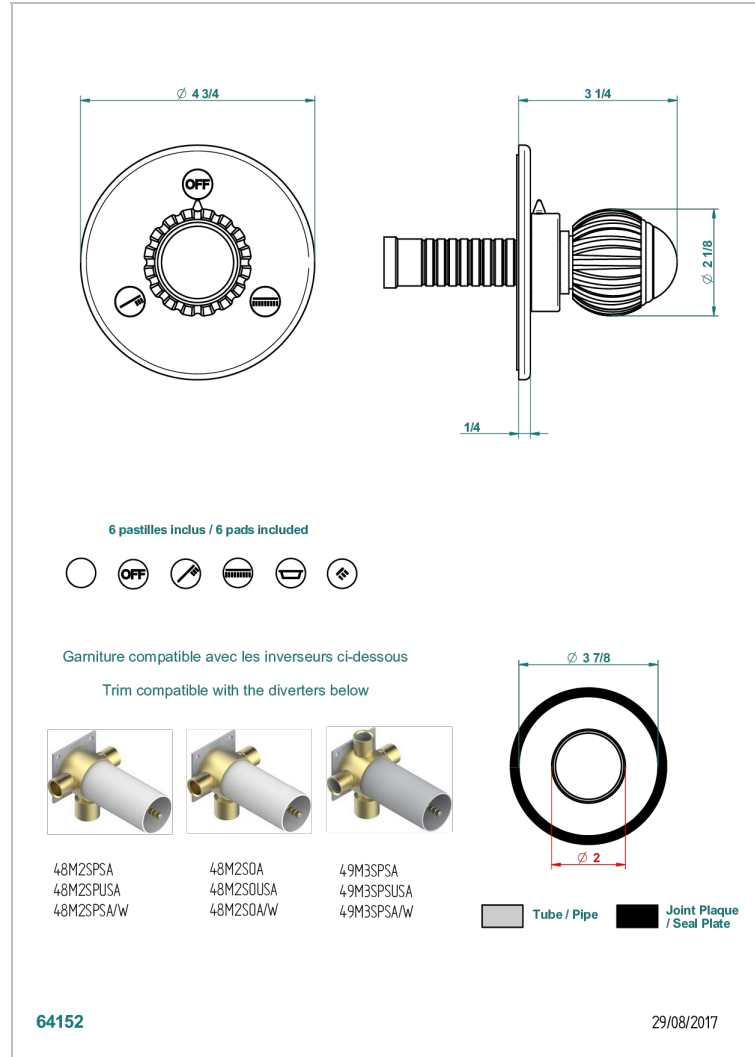

# VOGUE ТИГРОВЫЙ ГЛАЗ

A8R-48M2SB

Trim for wall mounted diverter, 2 ways - ref. 48M2 and 3 ways - ref. 49M3

THG<sup>®</sup>  
PARIS

## ХАРАКТЕРИСТИКИ

- Vogue тигровый глаз
- Trim for wall mounted diverter, 2 ways - ref. 48M2 and 3 ways - ref. 49M3

## СВЯЗАННЫЕ ТОВАРНЫЕ ПОЗИЦИИ

- Ref. G00-48M2SOA Wall mounted 3-way diverter with ceramic cartridge for concealed installation- 1 inlet 3/4" and 2 outlets 1/2" without stop position, without trim
- Ref. G00-48M2SPSA Wall mounted 3-way diverter with ceramic cartridge for concealed installation, 1 inlet 3/4" and 2 outlets 1/2" with stop position, without trim
- Ref. G00-49M3SPSA Wall mounted 4-way diverter with ceramic cartridge for concealed installation- 1 inlet 3/4" and 3 outlets 1/2" with stop position, without trim