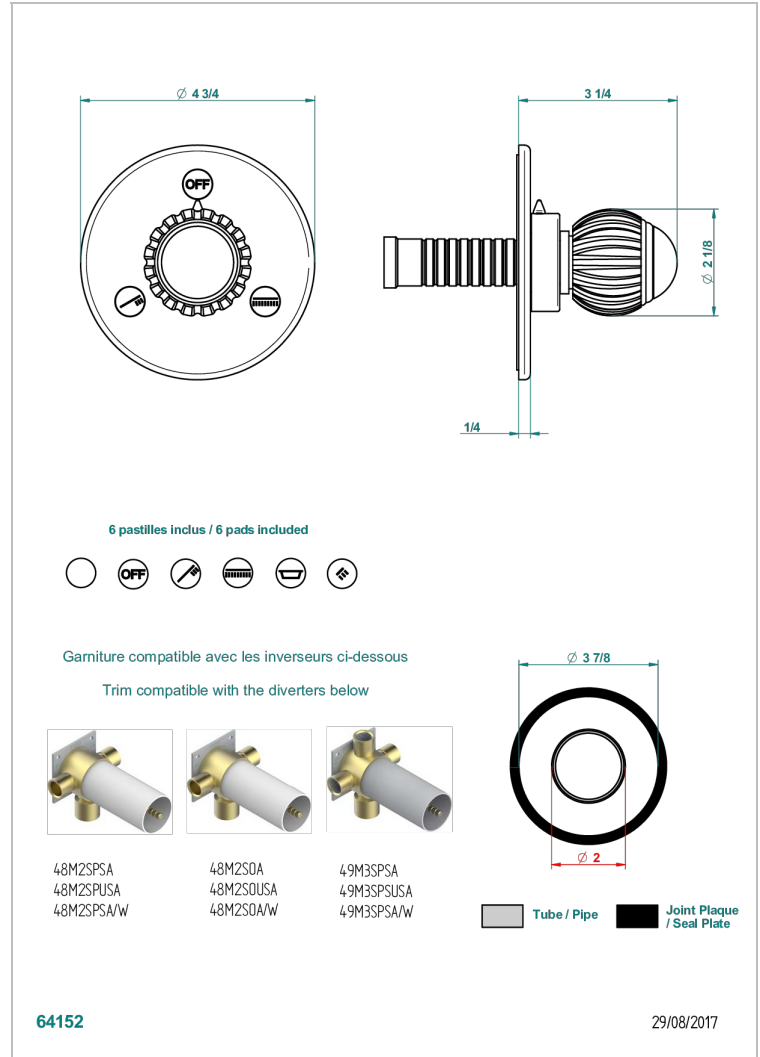

# VOGUE TIGER EYE

A8R-48M2SB

Trim for wall mounted diverter, 2 ways - ref. 48M2 and 3 ways - ref. 49M3

## CHARACTERISTIC

- Vogue Tiger Eye
- Trim for wall mounted diverter, 2 ways - ref. 48M2 and 3 ways - ref. 49M3

## RELATED SKU'S

- Ref. G00-48M2SOA Wall mounted 3-way diverter with ceramic cartridge for concealed installation- 1 inlet 3/4" and 2 outlets 1/2" without stop position, without trim
- Ref. G00-48M2SPSA Wall mounted 3-way diverter with ceramic cartridge for concealed installation, 1 inlet 3/4" and 2 outlets 1/2" with stop position, without trim
- Ref. G00-49M3SPSA Wall mounted 4-way diverter with ceramic cartridge for concealed installation- 1 inlet 3/4" and 3 outlets 1/2" with stop position, without trim