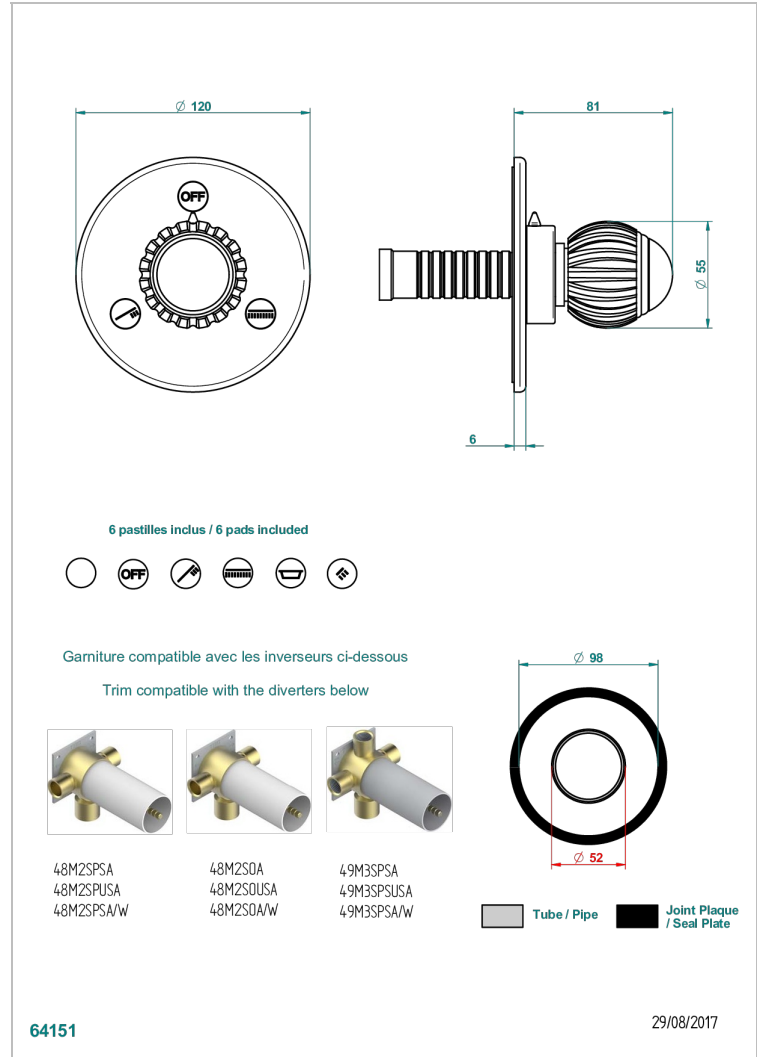

VOGUE BLACK ONYX

A8P-48M2SB

Trim for wall mounted diverter - 2 ways ref.48M2 & 3 ways ref.49M3

CHARACTERISTIC

- Vogue black onyx
- Trim for wall mounted diverter - 2 ways ref.48M2 & 3 ways ref.49M3

RELATED SKU'S

- Ref. G00-48M2SOUSA Wall mounted 3-way diverter with ceramic cartridge for concealed installation- 1 inlet 3/4" and 2 outlets 1/2" without shared ports no stop position - no trim
- Ref. G00-48M2SPSUSA Wall mounted 3-way diverter with ceramic cartridge for concealed installation- 1 inlet 3/4" and 2 outlets 1/2" with positive top, no shared ports - no trim
- Ref. G00-49M3SPSUSA Wall mounted 4-way diverter with ceramic cartridge for concealed installation- 1 inlet 3/4" and 3 outlets 1/2" with positive top, no shared ports - no trim