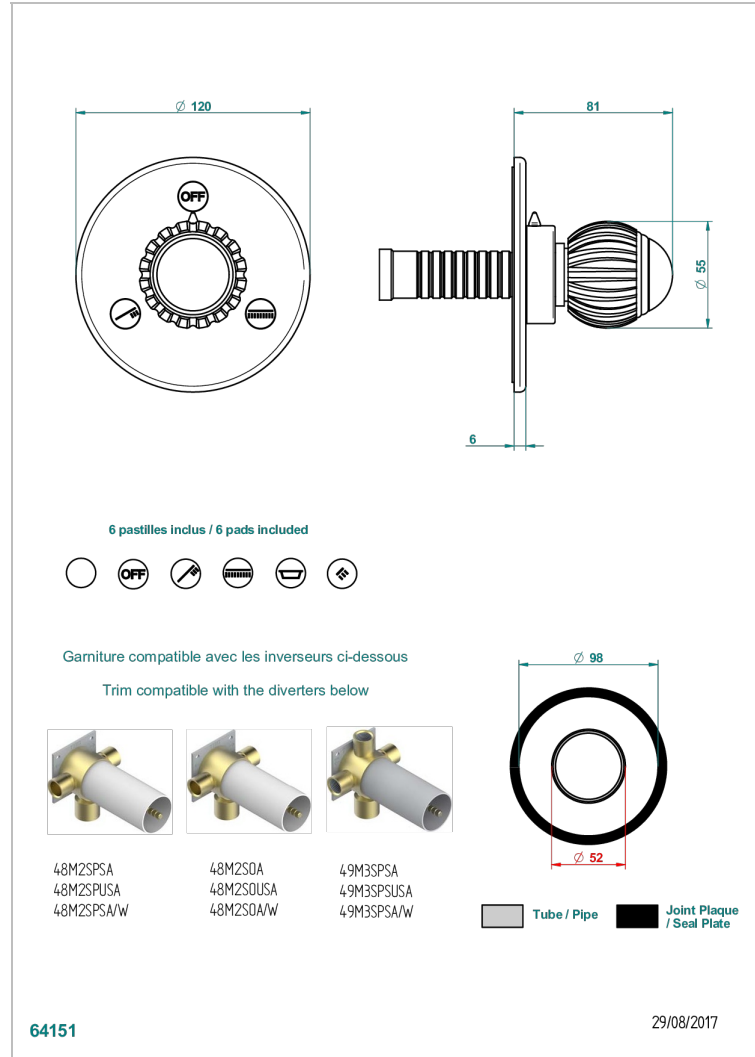

VOGUE ONICE NEGRO

A8P-48M2SB

Trim for wall mounted diverter, 2 ways - ref. 48M2 and 3 ways - ref. 49M3

CARACTERÍSTICAS

- Vogue Onice negro
- Trim for wall mounted diverter, 2 ways - ref. 48M2 and 3 ways - ref. 49M3

PRODUCTOS RELACIONADOS

- Ref. G00-48M2SOA Wall mounted 3-way diverter with ceramic cartridge for concealed installation- 1 inlet 3/4" and 2 outlets 1/2" without stop position, without trim
- Ref. G00-48M2SPSA Wall mounted 3-way diverter with ceramic cartridge for concealed installation, 1 inlet 3/4" and 2 outlets 1/2" with stop position, without trim
- Ref. G00-49M3SPSA Wall mounted 4-way diverter with ceramic cartridge for concealed installation- 1 inlet 3/4" and 3 outlets 1/2" with stop position, without trim