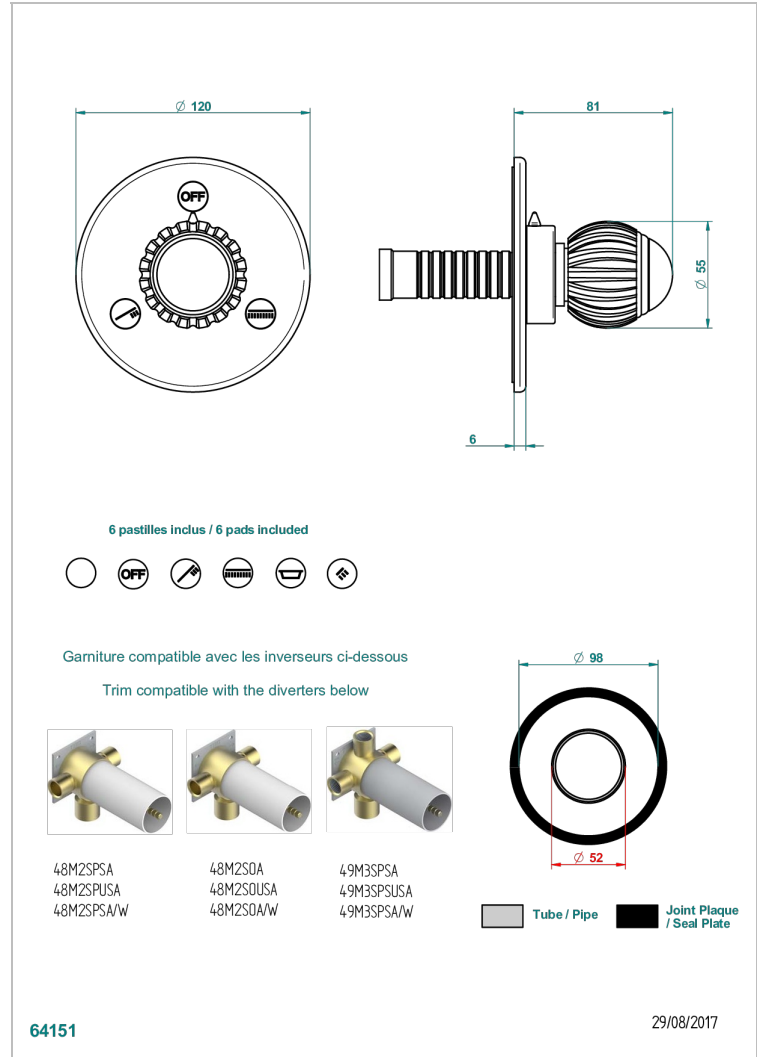

# VOGUE BLACK ONYX

A8P-48M2SB

Trim for wall mounted diverter, 2 ways - ref. 48M2 and 3 ways - ref. 49M3

## CHARACTERISTIC

- Vogue black onyx
- Trim for wall mounted diverter, 2 ways - ref. 48M2 and 3 ways - ref. 49M3

## RELATED SKU'S

- Ref. G00-48M2SOA Wall mounted 3-way diverter with ceramic cartridge for concealed installation- 1 inlet 3/4" and 2 outlets 1/2" without stop position, without trim
- Ref. G00-48M2SPSA Wall mounted 3-way diverter with ceramic cartridge for concealed installation, 1 inlet 3/4" and 2 outlets 1/2" with stop position, without trim
- Ref. G00-49M3SPSA Wall mounted 4-way diverter with ceramic cartridge for concealed installation- 1 inlet 3/4" and 3 outlets 1/2" with stop position, without trim