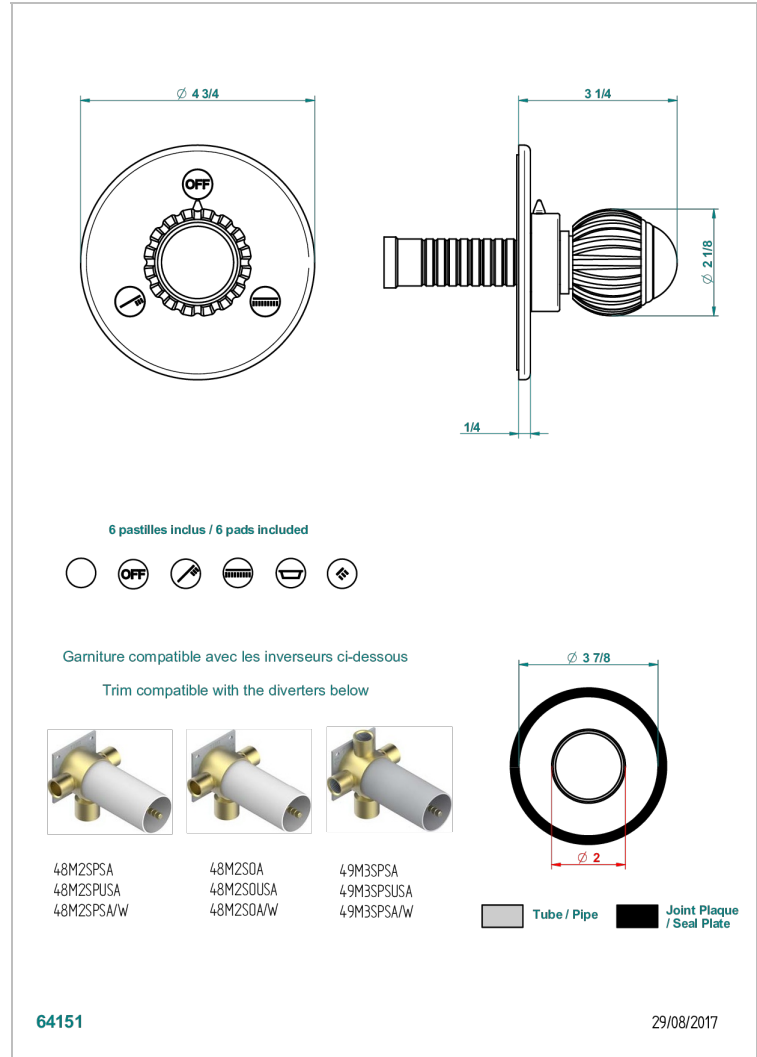

VOGUE ONICE NEGRO

A8P-48M2SB

Trim for wall mounted diverter, 2 ways - ref. 48M2 and 3 ways - ref. 49M3

THG[®]
PARIS

CARACTERÍSTICAS

- Vogue Onice negro
- Trim for wall mounted diverter, 2 ways - ref. 48M2 and 3 ways - ref. 49M3

PRODUCTOS RELACIONADOS

- Ref. G00-48M2SOA Wall mounted 3-way diverter with ceramic cartridge for concealed installation- 1 inlet 3/4" and 2 outlets 1/2" without stop position, without trim
- Ref. G00-48M2SPSA Wall mounted 3-way diverter with ceramic cartridge for concealed installation, 1 inlet 3/4" and 2 outlets 1/2" with stop position, without trim
- Ref. G00-49M3SPSA Wall mounted 4-way diverter with ceramic cartridge for concealed installation- 1 inlet 3/4" and 3 outlets 1/2" with stop position, without trim