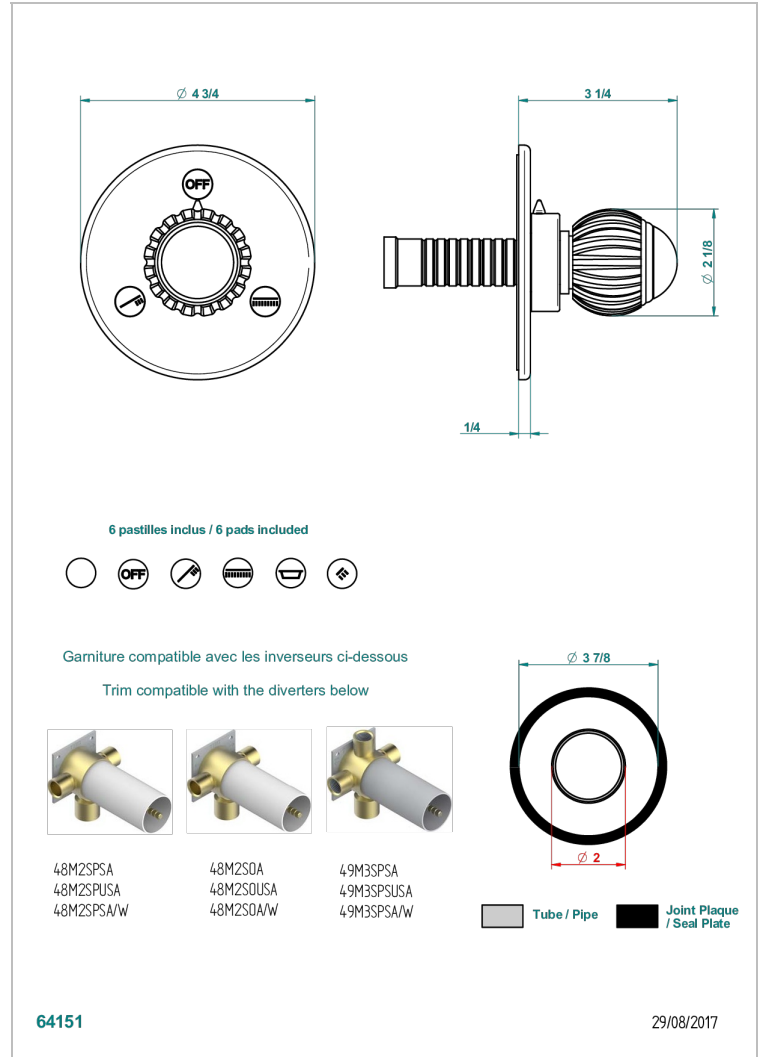

VOGUE BLACK ONYX

A8P-48M2SB

Trim for wall mounted diverter, 2 ways - ref. 48M2 and 3 ways - ref. 49M3

CHARACTERISTIC

- Vogue black onyx
- Trim for wall mounted diverter, 2 ways - ref. 48M2 and 3 ways - ref. 49M3

RELATED SKU'S

- Ref. G00-48M2SOA Wall mounted 3-way diverter with ceramic cartridge for concealed installation- 1 inlet 3/4" and 2 outlets 1/2" without stop position, without trim
- Ref. G00-48M2SPSA Wall mounted 3-way diverter with ceramic cartridge for concealed installation, 1 inlet 3/4" and 2 outlets 1/2" with stop position, without trim
- Ref. G00-49M3SPSA Wall mounted 4-way diverter with ceramic cartridge for concealed installation- 1 inlet 3/4" and 3 outlets 1/2" with stop position, without trim