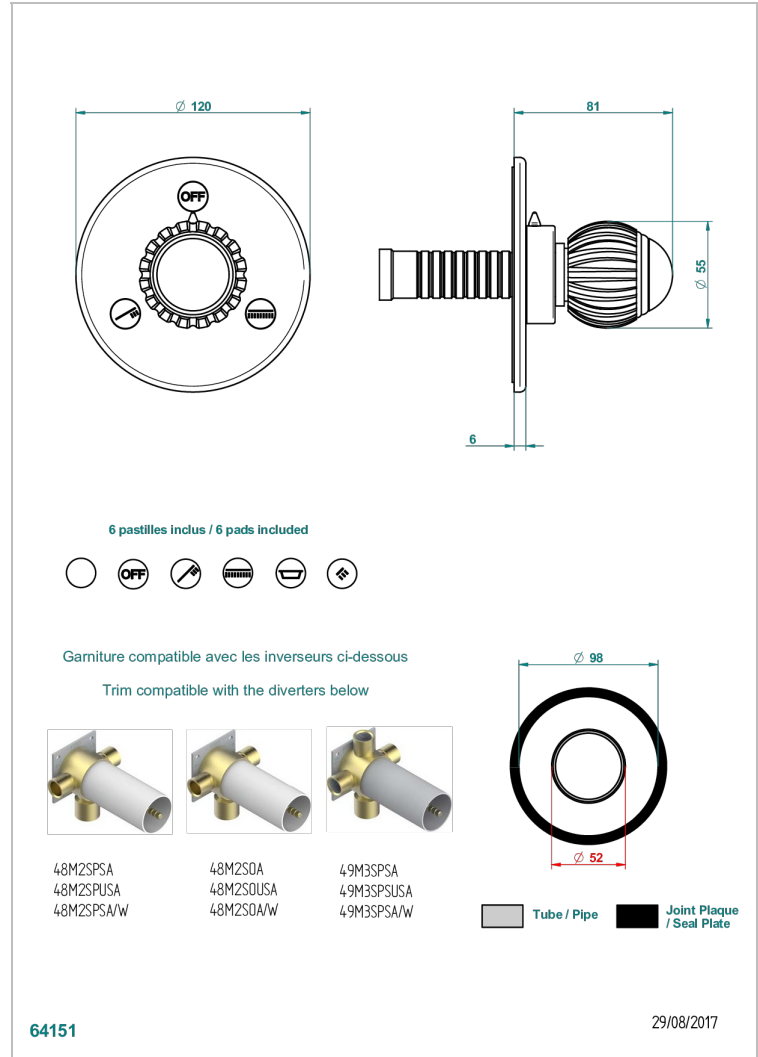

VOGUE BLACK ONYX

A8P-48M2SB

Trim for wall mounted diverter, 2 ways - ref. 48M2 and 3 ways - ref. 49M3

CHARACTERISTIC

- Vogue black onyx
- Trim for wall mounted diverter, 2 ways - ref. 48M2 and 3 ways - ref. 49M3

RELATED SKU'S

- Ref. G00-48M2SOA Wall mounted 3-way diverter with ceramic cartridge for concealed installation- 1 inlet 3/4" and 2 outlets 1/2" without stop position, without trim
- Ref. G00-48M2SPSA Wall mounted 3-way diverter with ceramic cartridge for concealed installation, 1 inlet 3/4" and 2 outlets 1/2" with stop position, without trim
- Ref. G00-49M3SPSA Wall mounted 4-way diverter with ceramic cartridge for concealed installation- 1 inlet 3/4" and 3 outlets 1/2" with stop position, without trim