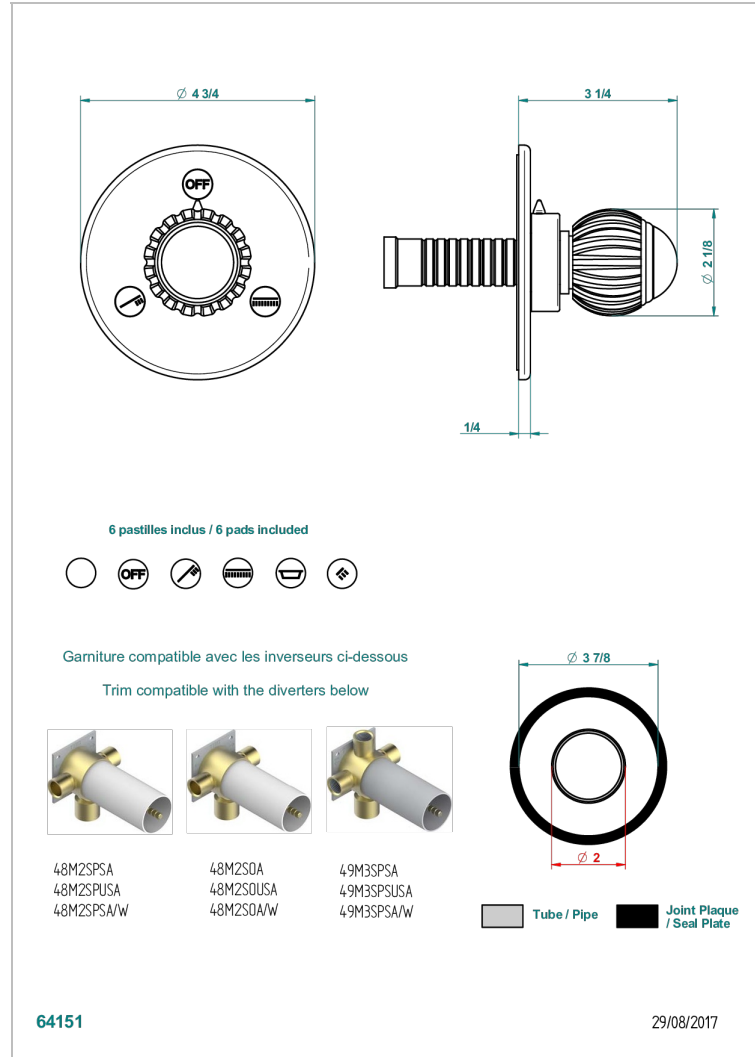

VOGUE BLACK ONYX

A8P-48M2SB

Trim for wall mounted diverter, 2 ways - ref. 48M2 and 3 ways - ref. 49M3

CHARACTERISTIC

- Vogue black onyx
- Trim for wall mounted diverter, 2 ways - ref. 48M2 and 3 ways - ref. 49M3

RELATED SKU'S

- Ref. G00-48M2SOA Wall mounted 3-way diverter with ceramic cartridge for concealed installation- 1 inlet 3/4" and 2 outlets 1/2" without stop position, without trim
- Ref. G00-48M2SPSA Wall mounted 3-way diverter with ceramic cartridge for concealed installation, 1 inlet 3/4" and 2 outlets 1/2" with stop position, without trim
- Ref. G00-49M3SPSA Wall mounted 4-way diverter with ceramic cartridge for concealed installation- 1 inlet 3/4" and 3 outlets 1/2" with stop position, without trim