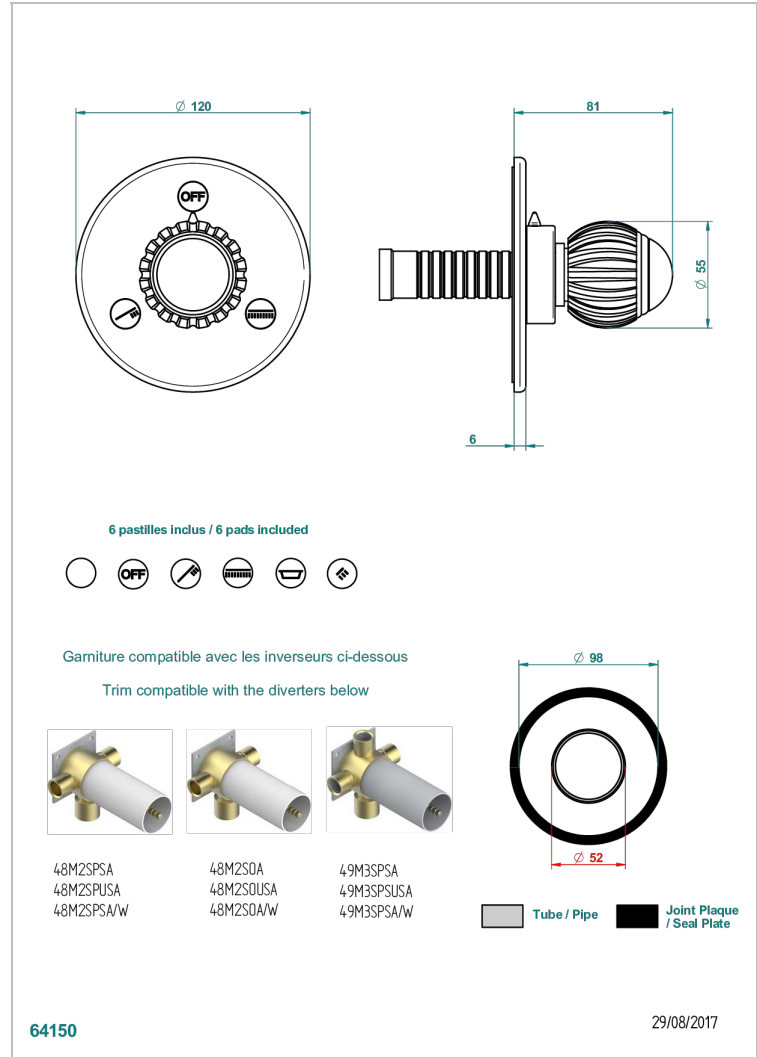

# VOGUE RED JASPER

A8N-48M2SB

Trim for wall mounted diverter - 2 ways ref.48M2 & 3 ways ref.49M3

## CHARACTERISTIC

- Vogue red Jasper
- Trim for wall mounted diverter - 2 ways ref.48M2 & 3 ways ref.49M3

## RELATED SKU'S

- Ref. G00-48M2SOUSA Wall mounted 3-way diverter with ceramic cartridge for concealed installation- 1 inlet 3/4" and 2 outlets 1/2" without shared ports no stop position - no trim
- Ref. G00-48M2SPSUSA Wall mounted 3-way diverter with ceramic cartridge for concealed installation- 1 inlet 3/4" and 2 outlets 1/2" with positive top, no shared ports - no trim
- Ref. G00-49M3SPSUSA Wall mounted 4-way diverter with ceramic cartridge for concealed installation- 1 inlet 3/4" and 3 outlets 1/2" with positive top, no shared ports - no trim