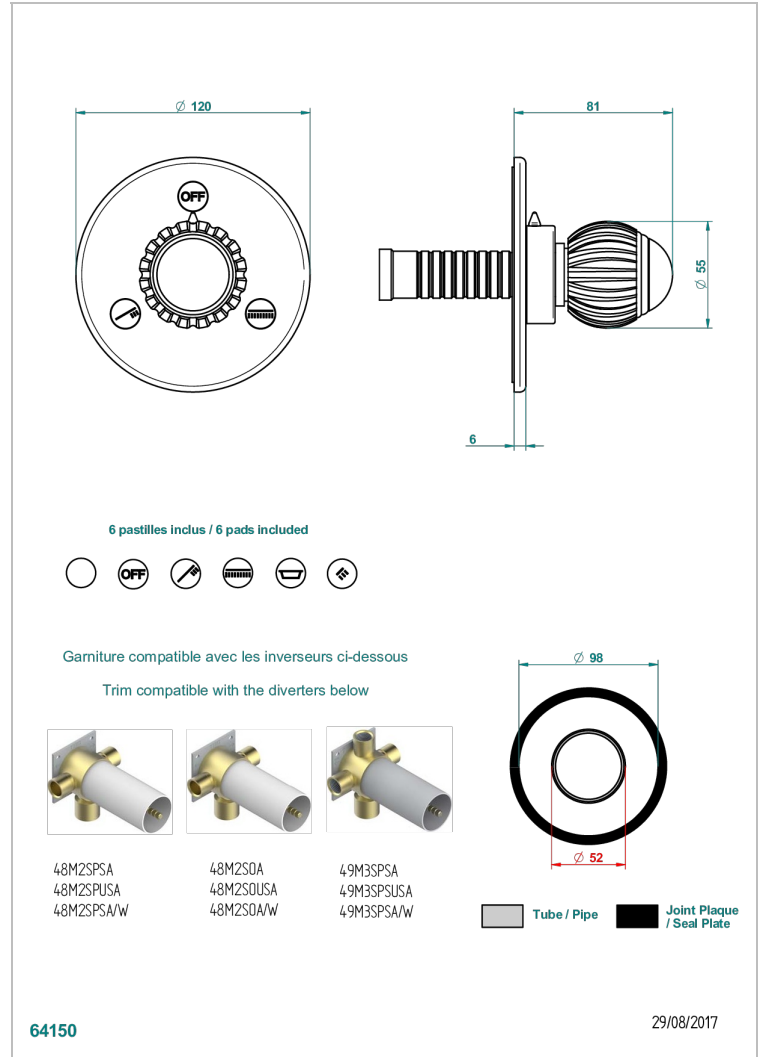

VOGUE JASPE ROJO

A8N-48M2SB

Trim for wall mounted diverter, 2 ways - ref. 48M2 and 3 ways - ref. 49M3

THG[®]
PARIS

CARACTERÍSTICAS

- Vogue Jaspe rojo
- Trim for wall mounted diverter, 2 ways - ref. 48M2 and 3 ways - ref. 49M3

PRODUCTOS RELACIONADOS

- Ref. G00-48M2SOA Wall mounted 3-way diverter with ceramic cartridge for concealed installation- 1 inlet 3/4" and 2 outlets 1/2" without stop position, without trim
- Ref. G00-48M2SPSA Wall mounted 3-way diverter with ceramic cartridge for concealed installation, 1 inlet 3/4" and 2 outlets 1/2" with stop position, without trim
- Ref. G00-49M3SPSA Wall mounted 4-way diverter with ceramic cartridge for concealed installation- 1 inlet 3/4" and 3 outlets 1/2" with stop position, without trim