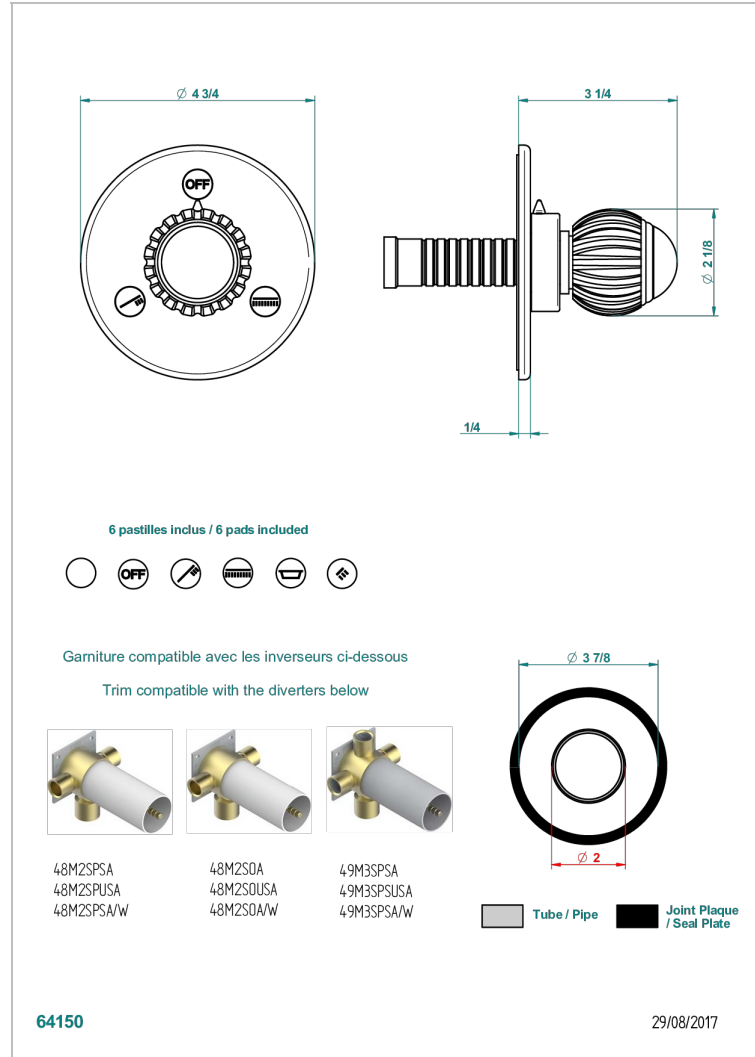

VOGUE JASPE ROJO

A8N-48M2SB

Trim for wall mounted diverter, 2 ways - ref. 48M2 and 3 ways - ref. 49M3

THG[®]
PARIS

CARACTERÍSTICAS

- Vogue Jaspe rojo
- Trim for wall mounted diverter, 2 ways - ref. 48M2 and 3 ways - ref. 49M3

PRODUCTOS RELACIONADOS

- Ref. G00-48M2SOA Wall mounted 3-way diverter with ceramic cartridge for concealed installation- 1 inlet 3/4" and 2 outlets 1/2" without stop position, without trim
- Ref. G00-48M2SPSA Wall mounted 3-way diverter with ceramic cartridge for concealed installation, 1 inlet 3/4" and 2 outlets 1/2" with stop position, without trim
- Ref. G00-49M3SPSA Wall mounted 4-way diverter with ceramic cartridge for concealed installation- 1 inlet 3/4" and 3 outlets 1/2" with stop position, without trim