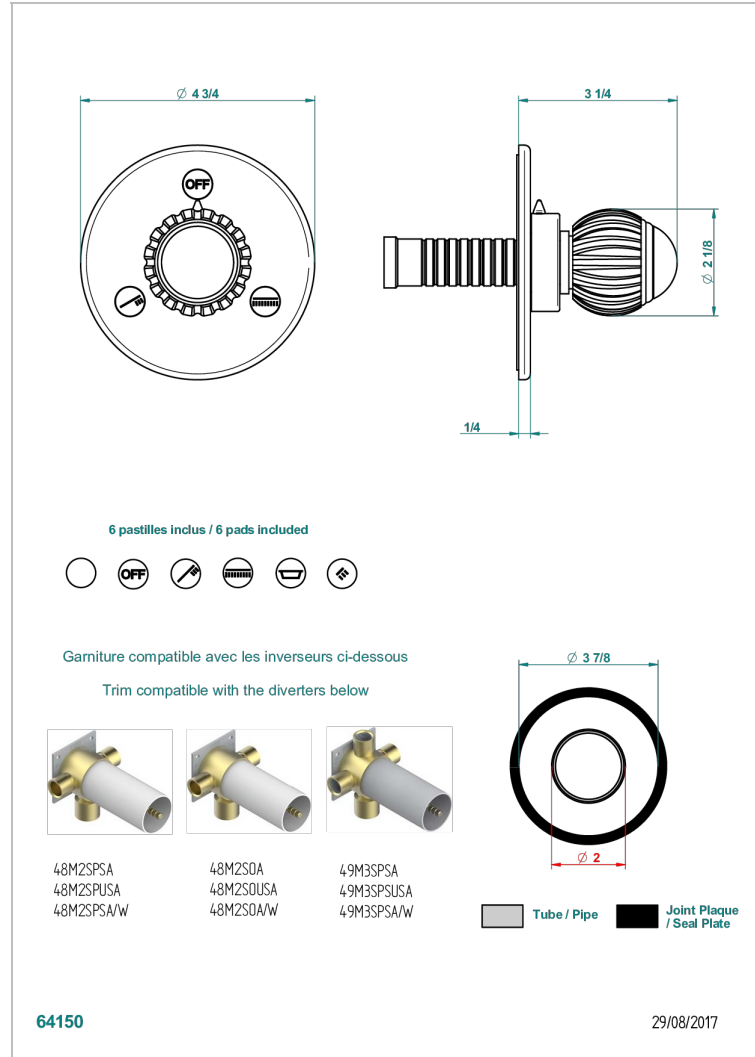

# VOGUE RED JASPER

A8N-48M2SB

Trim for wall mounted diverter, 2 ways - ref. 48M2 and 3 ways - ref. 49M3

## CHARACTERISTIC

- Vogue red Jasper
- Trim for wall mounted diverter, 2 ways - ref. 48M2 and 3 ways - ref. 49M3

## RELATED SKU'S

- Ref. G00-48M2SOA Wall mounted 3-way diverter with ceramic cartridge for concealed installation- 1 inlet 3/4" and 2 outlets 1/2" without stop position, without trim
- Ref. G00-48M2SPSA Wall mounted 3-way diverter with ceramic cartridge for concealed installation, 1 inlet 3/4" and 2 outlets 1/2" with stop position, without trim
- Ref. G00-49M3SPSA Wall mounted 4-way diverter with ceramic cartridge for concealed installation- 1 inlet 3/4" and 3 outlets 1/2" with stop position, without trim