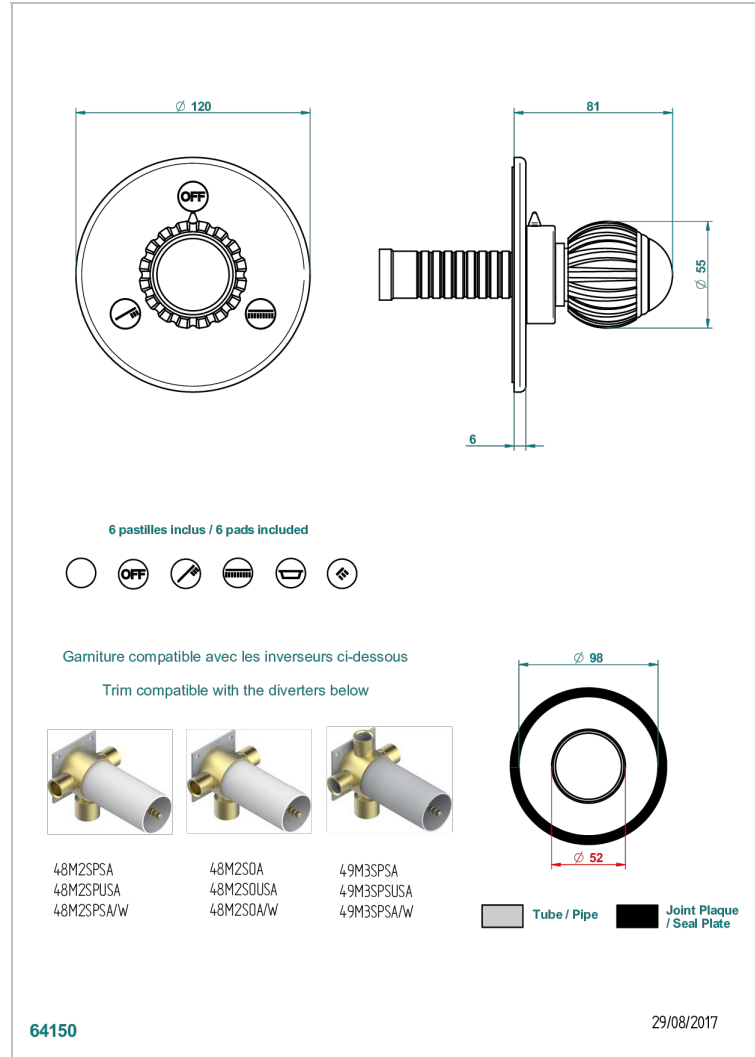

VOGUE RED JASPER

A8N-48M2SB

Trim for wall mounted diverter, 2 ways - ref. 48M2 and 3 ways - ref. 49M3

CHARACTERISTIC

- Vogue red Jasper
- Trim for wall mounted diverter, 2 ways - ref. 48M2 and 3 ways - ref. 49M3

RELATED SKU'S

- Ref. G00-48M2SOA Wall mounted 3-way diverter with ceramic cartridge for concealed installation- 1 inlet 3/4" and 2 outlets 1/2" without stop position, without trim
- Ref. G00-48M2SPSA Wall mounted 3-way diverter with ceramic cartridge for concealed installation, 1 inlet 3/4" and 2 outlets 1/2" with stop position, without trim
- Ref. G00-49M3SPSA Wall mounted 4-way diverter with ceramic cartridge for concealed installation- 1 inlet 3/4" and 3 outlets 1/2" with stop position, without trim