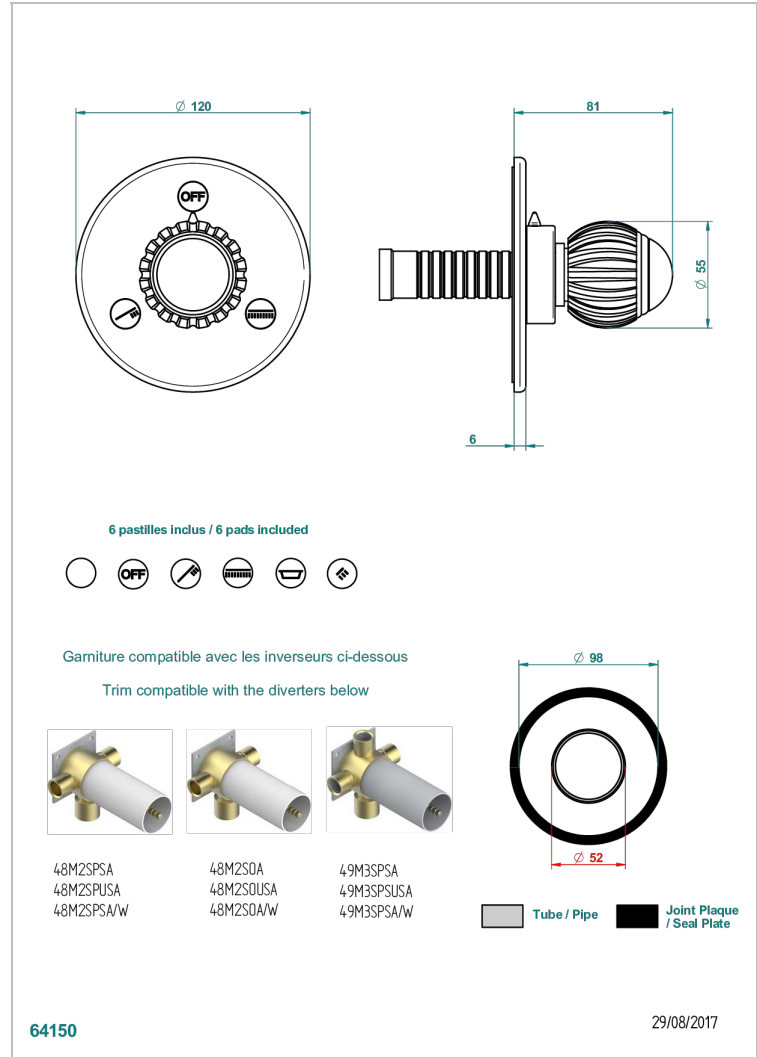

VOGUE RED JASPER

A8N-48M2SB

Trim for wall mounted diverter, 2 ways - ref. 48M2 and 3 ways - ref. 49M3

特色

- Vogue red Jasper
- Trim for wall mounted diverter, 2 ways - ref. 48M2 and 3 ways - ref. 49M3

相关的SKU

- Ref. G00-48M2SOA Wall mounted 3-way diverter with ceramic cartridge for concealed installation- 1 inlet 3/4" and 2 outlets 1/2" without stop position, without trim
- Ref. G00-48M2SPSA Wall mounted 3-way diverter with ceramic cartridge for concealed installation, 1 inlet 3/4" and 2 outlets 1/2" with stop position, without trim
- Ref. G00-49M3SPSA Wall mounted 4-way diverter with ceramic cartridge for concealed installation- 1 inlet 3/4" and 3 outlets 1/2" with stop position, without trim