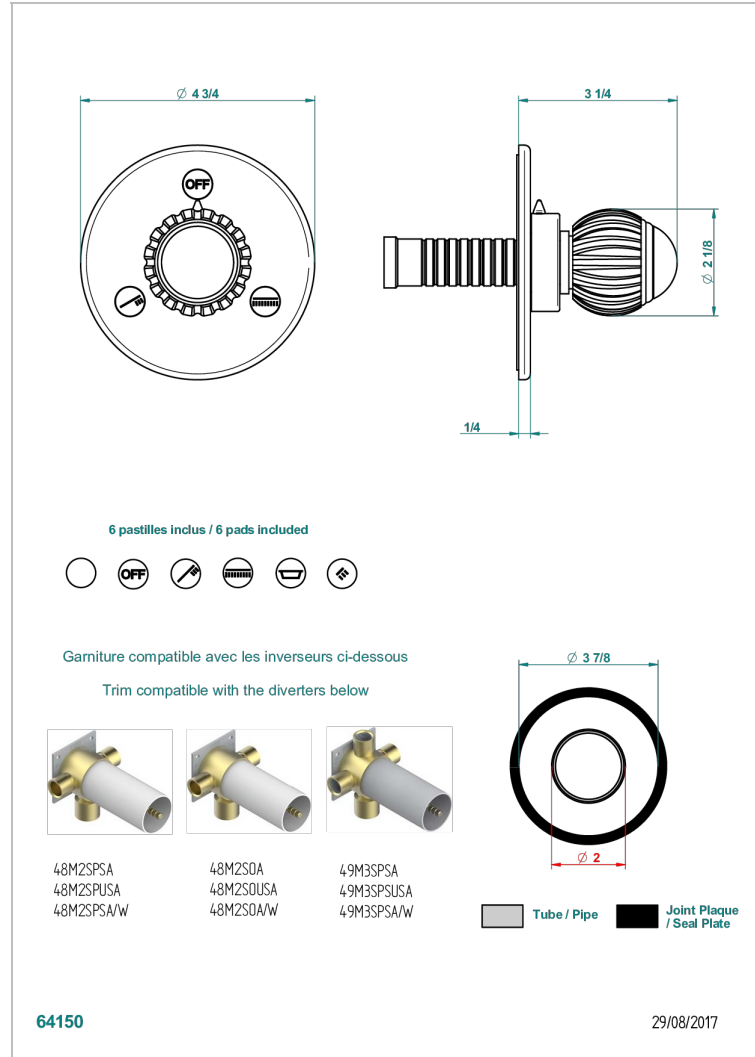

VOGUE RED JASPER

A8N-48M2SB

Trim for wall mounted diverter, 2 ways - ref. 48M2 and 3 ways - ref. 49M3

CHARACTERISTIC

- Vogue red Jasper
- Trim for wall mounted diverter, 2 ways - ref. 48M2 and 3 ways - ref. 49M3

RELATED SKU'S

- Ref. G00-48M2SOA Wall mounted 3-way diverter with ceramic cartridge for concealed installation- 1 inlet 3/4" and 2 outlets 1/2" without stop position, without trim
- Ref. G00-48M2SPSA Wall mounted 3-way diverter with ceramic cartridge for concealed installation, 1 inlet 3/4" and 2 outlets 1/2" with stop position, without trim
- Ref. G00-49M3SPSA Wall mounted 4-way diverter with ceramic cartridge for concealed installation- 1 inlet 3/4" and 3 outlets 1/2" with stop position, without trim