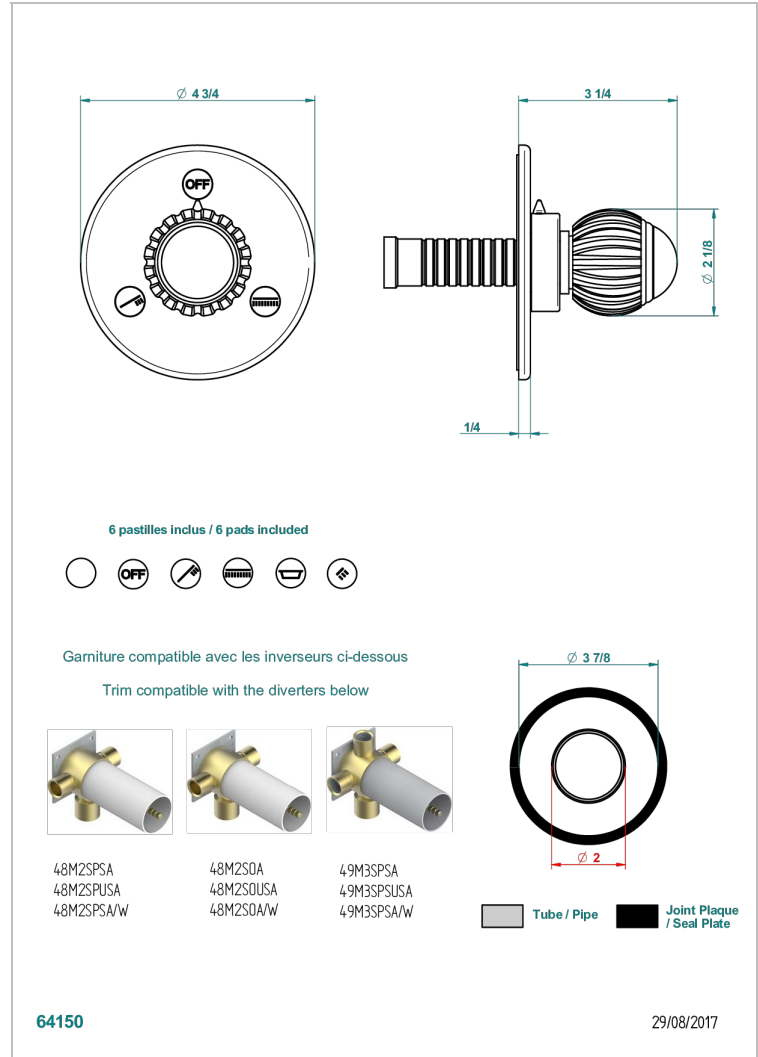

VOGUE RED JASPER

A8N-48M2SB

Trim for wall mounted diverter, 2 ways - ref. 48M2 and 3 ways - ref. 49M3

THG
PARIS

特色

- Vogue red Jasper
- Trim for wall mounted diverter, 2 ways - ref. 48M2 and 3 ways - ref. 49M3

相关的SKU

- Ref. G00-48M2SOA Wall mounted 3-way diverter with ceramic cartridge for concealed installation- 1 inlet 3/4" and 2 outlets 1/2" without stop position, without trim
- Ref. G00-48M2SPSA Wall mounted 3-way diverter with ceramic cartridge for concealed installation, 1 inlet 3/4" and 2 outlets 1/2" with stop position, without trim
- Ref. G00-49M3SPSA Wall mounted 4-way diverter with ceramic cartridge for concealed installation- 1 inlet 3/4" and 3 outlets 1/2" with stop position, without trim