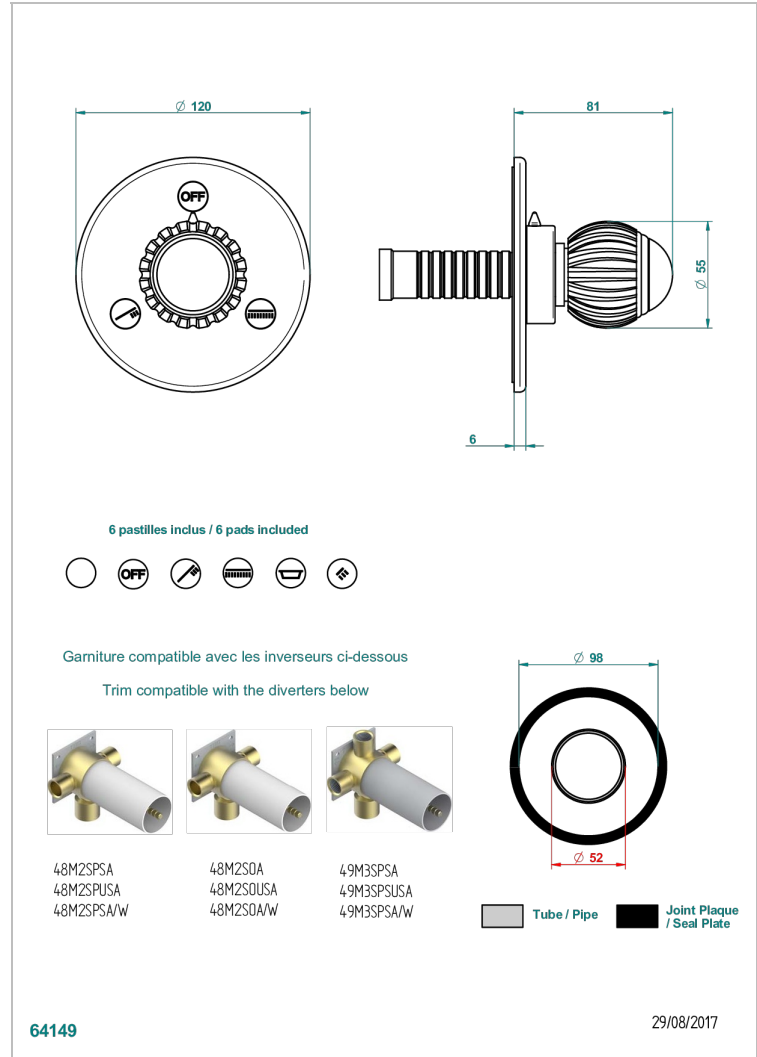

VOGUE MALACHITE

A8M-48M2SB

Trim for wall mounted diverter - 2 ways ref.48M2 & 3 ways ref.49M3

CHARACTERISTIC

- Vogue Malachite
- Trim for wall mounted diverter - 2 ways ref.48M2 & 3 ways ref.49M3

RELATED SKU'S

- Ref. G00-48M2SOUSA Wall mounted 3-way diverter with ceramic cartridge for concealed installation- 1 inlet 3/4" and 2 outlets 1/2" without shared ports no stop position - no trim
- Ref. G00-48M2SPSUSA Wall mounted 3-way diverter with ceramic cartridge for concealed installation- 1 inlet 3/4" and 2 outlets 1/2" with positive top, no shared ports - no trim
- Ref. G00-49M3SPSUSA Wall mounted 4-way diverter with ceramic cartridge for concealed installation- 1 inlet 3/4" and 3 outlets 1/2" with positive top, no shared ports - no trim