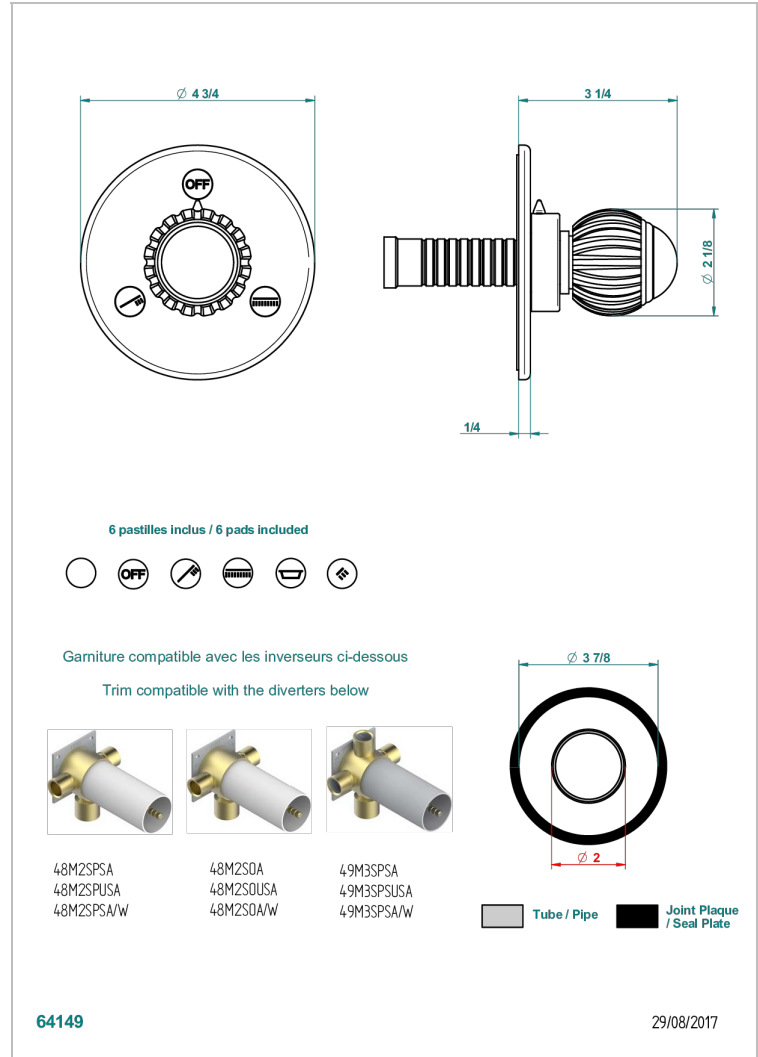

VOGUE MALACHITE

A8M-48M2SB

Trim for wall mounted diverter - 2 ways ref.48M2 & 3 ways ref.49M3

CHARACTERISTIC

- Vogue Malachite
- Trim for wall mounted diverter - 2 ways ref.48M2 & 3 ways ref.49M3

RELATED SKU'S

- Ref. G00-48M2SOUSA Wall mounted 3-way diverter with ceramic cartridge for concealed installation- 1 inlet 3/4" and 2 outlets 1/2" without shared ports no stop position - no trim
- Ref. G00-48M2SPSUSA Wall mounted 3-way diverter with ceramic cartridge for concealed installation- 1 inlet 3/4" and 2 outlets 1/2" with positive top, no shared ports - no trim
- Ref. G00-49M3SPSUSA Wall mounted 4-way diverter with ceramic cartridge for concealed installation- 1 inlet 3/4" and 3 outlets 1/2" with positive top, no shared ports - no trim