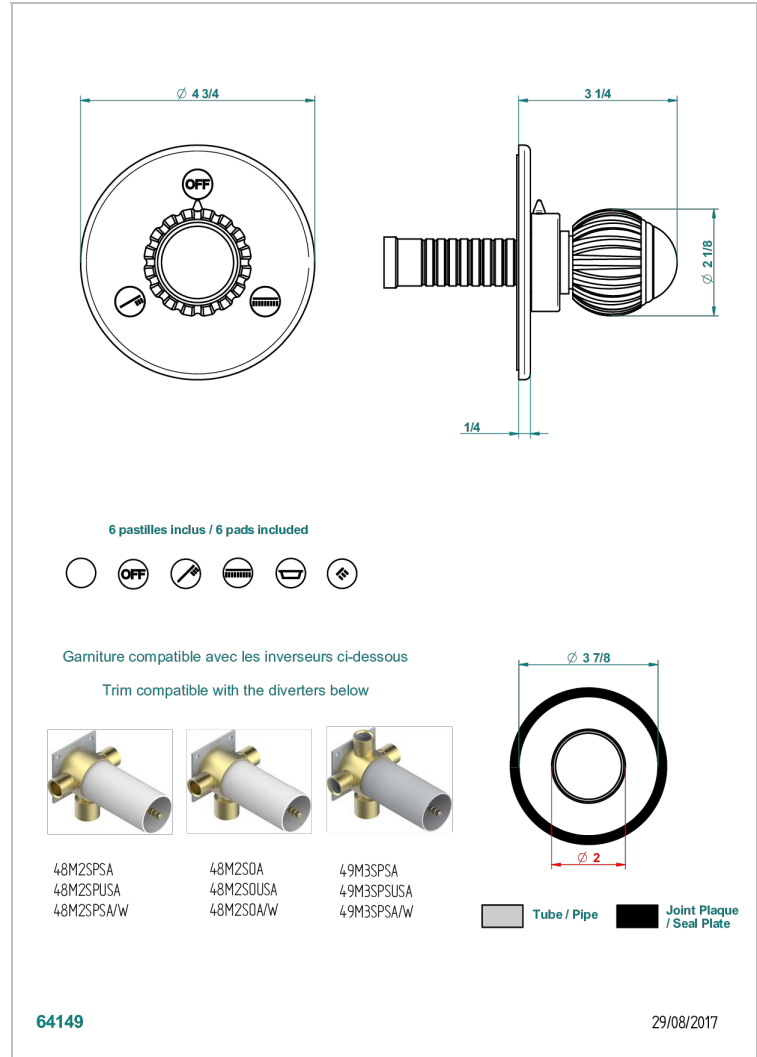

VOGUE MALACHITE

A8M-48M2SB

Trim for wall mounted diverter, 2 ways - ref. 48M2 and 3 ways - ref. 49M3

THG[®]
PARIS

CHARACTERISTIC

- Vogue Malachite
- Trim for wall mounted diverter, 2 ways - ref. 48M2 and 3 ways - ref. 49M3

RELATED SKU'S

- Ref. G00-48M2SOA Wall mounted 3-way diverter with ceramic cartridge for concealed installation- 1 inlet 3/4" and 2 outlets 1/2" without stop position, without trim
- Ref. G00-48M2SPSA Wall mounted 3-way diverter with ceramic cartridge for concealed installation, 1 inlet 3/4" and 2 outlets 1/2" with stop position, without trim
- Ref. G00-49M3SPSA Wall mounted 4-way diverter with ceramic cartridge for concealed installation- 1 inlet 3/4" and 3 outlets 1/2" with stop position, without trim