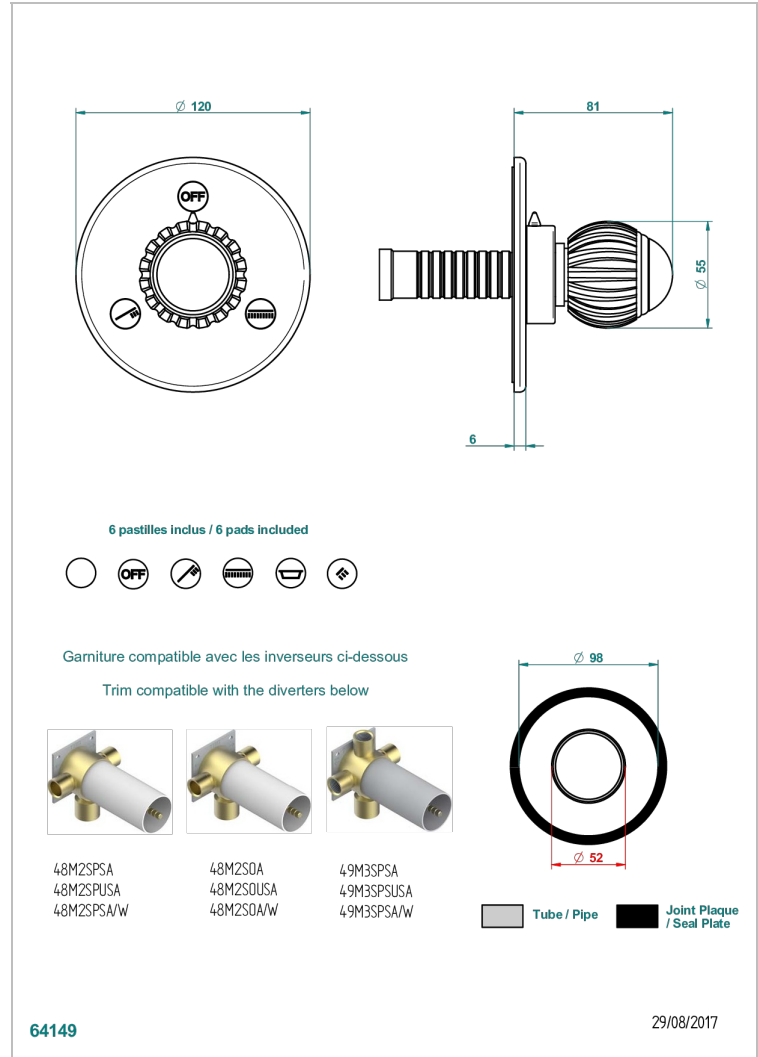

VOGUE MALACHITE

A8M-48M2SB

Trim for wall mounted diverter, 2 ways - ref. 48M2 and 3 ways - ref. 49M3

THG[®]
PARIS

CHARACTERISTIC

- Vogue Malachite
- Trim for wall mounted diverter, 2 ways - ref. 48M2 and 3 ways - ref. 49M3

RELATED SKU'S

- Ref. G00-48M2SOA Wall mounted 3-way diverter with ceramic cartridge for concealed installation- 1 inlet 3/4" and 2 outlets 1/2" without stop position, without trim
- Ref. G00-48M2SPSA Wall mounted 3-way diverter with ceramic cartridge for concealed installation, 1 inlet 3/4" and 2 outlets 1/2" with stop position, without trim
- Ref. G00-49M3SPSA Wall mounted 4-way diverter with ceramic cartridge for concealed installation- 1 inlet 3/4" and 3 outlets 1/2" with stop position, without trim