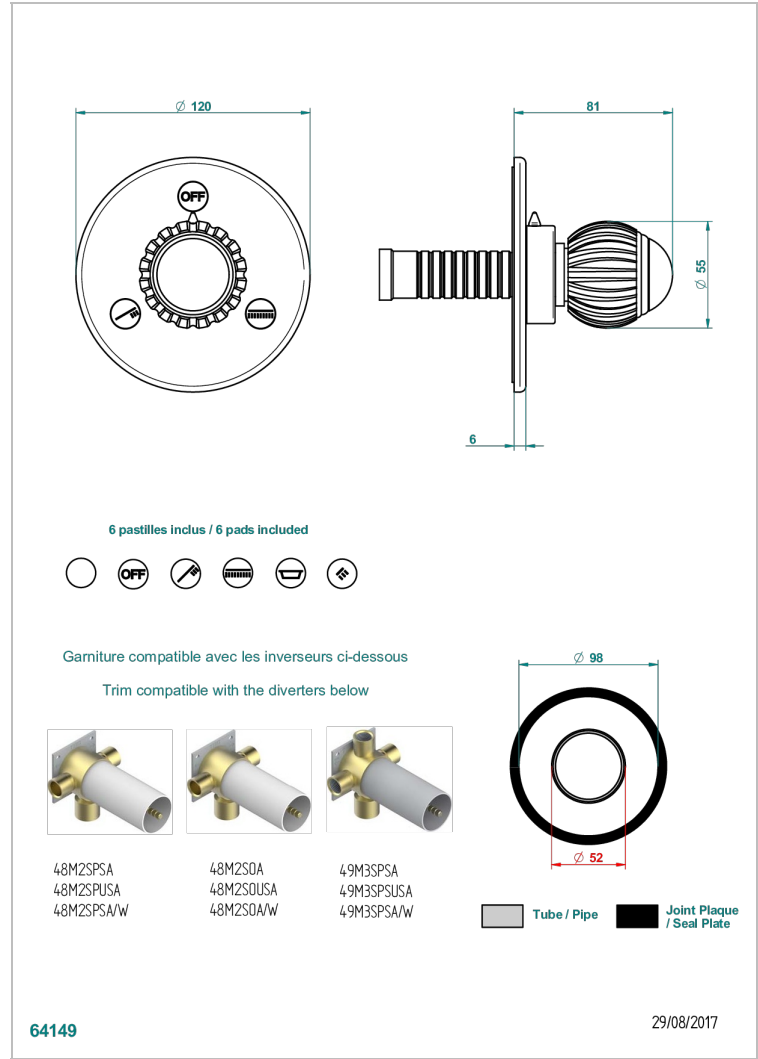

VOGUE MALACHITE

A8M-48M2SB

Trim for wall mounted diverter, 2 ways - ref. 48M2 and 3 ways - ref. 49M3

THG[®]
PARIS

特色

- Vogue Malachite
- Trim for wall mounted diverter, 2 ways - ref. 48M2 and 3 ways - ref. 49M3

相关的SKU

- Ref. G00-48M2SOA Wall mounted 3-way diverter with ceramic cartridge for concealed installation- 1 inlet 3/4" and 2 outlets 1/2" without stop position, without trim
- Ref. G00-48M2SPSA Wall mounted 3-way diverter with ceramic cartridge for concealed installation, 1 inlet 3/4" and 2 outlets 1/2" with stop position, without trim
- Ref. G00-49M3SPSA Wall mounted 4-way diverter with ceramic cartridge for concealed installation- 1 inlet 3/4" and 3 outlets 1/2" with stop position, without trim