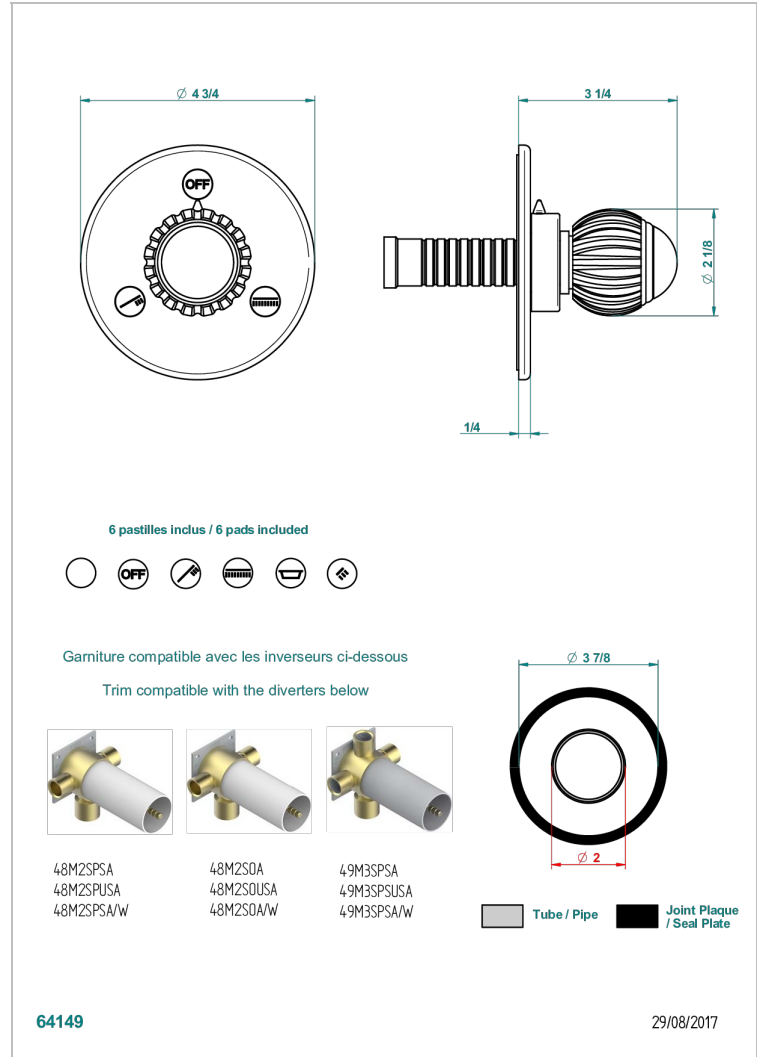

VOGUE MALACHITE

A8M-48M2SB

Trim for wall mounted diverter, 2 ways - ref. 48M2 and 3 ways - ref. 49M3

CHARACTERISTIC

- Vogue Malachite
- Trim for wall mounted diverter, 2 ways - ref. 48M2 and 3 ways - ref. 49M3

RELATED SKU'S

- Ref. G00-48M2SOA Wall mounted 3-way diverter with ceramic cartridge for concealed installation- 1 inlet 3/4" and 2 outlets 1/2" without stop position, without trim
- Ref. G00-48M2SPSA Wall mounted 3-way diverter with ceramic cartridge for concealed installation, 1 inlet 3/4" and 2 outlets 1/2" with stop position, without trim
- Ref. G00-49M3SPSA Wall mounted 4-way diverter with ceramic cartridge for concealed installation- 1 inlet 3/4" and 3 outlets 1/2" with stop position, without trim