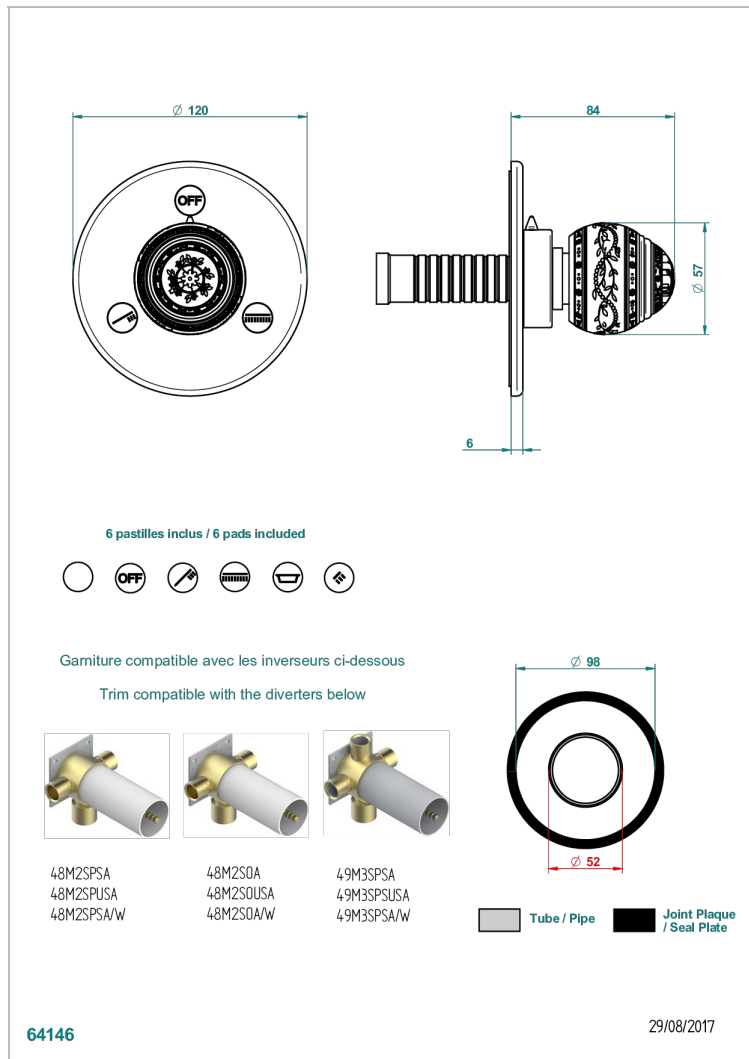

MARQUISE PLATINUM DECOR

A7G-48M2SB

Trim for wall mounted diverter - 2 ways ref.48M2 & 3 ways ref.49M3

CHARACTERISTIC

- Marquise platinum decor
- Trim for wall mounted diverter - 2 ways ref.48M2 & 3 ways ref.49M3

RELATED SKU'S

- Ref. G00-48M2SOUSA Wall mounted 3-way diverter with ceramic cartridge for concealed installation- 1 inlet 3/4" and 2 outlets 1/2" without shared ports no stop position - no trim
- Ref. G00-48M2SPSUSA Wall mounted 3-way diverter with ceramic cartridge for concealed installation- 1 inlet 3/4" and 2 outlets 1/2" with positive top, no shared ports - no trim
- Ref. G00-49M3SPSUSA Wall mounted 4-way diverter with ceramic cartridge for concealed installation- 1 inlet 3/4" and 3 outlets 1/2" with positive top, no shared ports - no trim