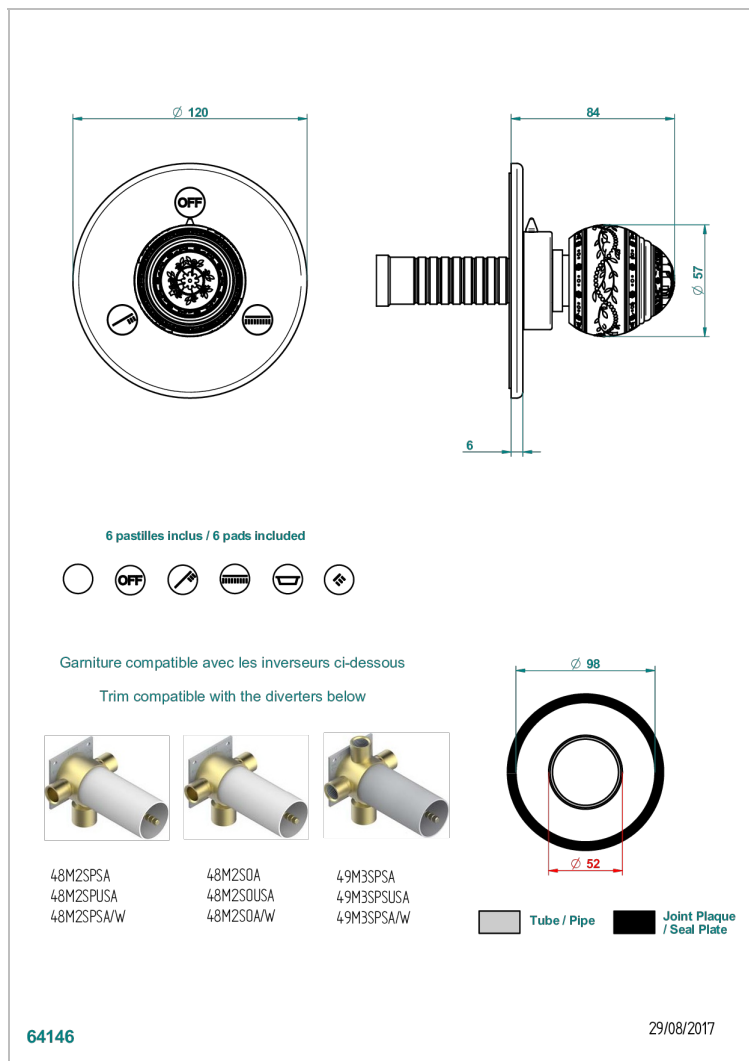

MARQUISE PLATINUM DECOR

A7G-48M2SB

Trim for wall mounted diverter, 2 ways - ref. 48M2 and 3 ways - ref. 49M3

CHARACTERISTIC

- Marquise platinum decor
- Trim for wall mounted diverter, 2 ways - ref. 48M2 and 3 ways - ref. 49M3

RELATED SKU'S

- Ref. G00-48M2SOA Wall mounted 3-way diverter with ceramic cartridge for concealed installation- 1 inlet 3/4" and 2 outlets 1/2" without stop position, without trim
- Ref. G00-48M2SPSA Wall mounted 3-way diverter with ceramic cartridge for concealed installation, 1 inlet 3/4" and 2 outlets 1/2" with stop position, without trim
- Ref. G00-49M3SPSA Wall mounted 4-way diverter with ceramic cartridge for concealed installation- 1 inlet 3/4" and 3 outlets 1/2" with stop position, without trim