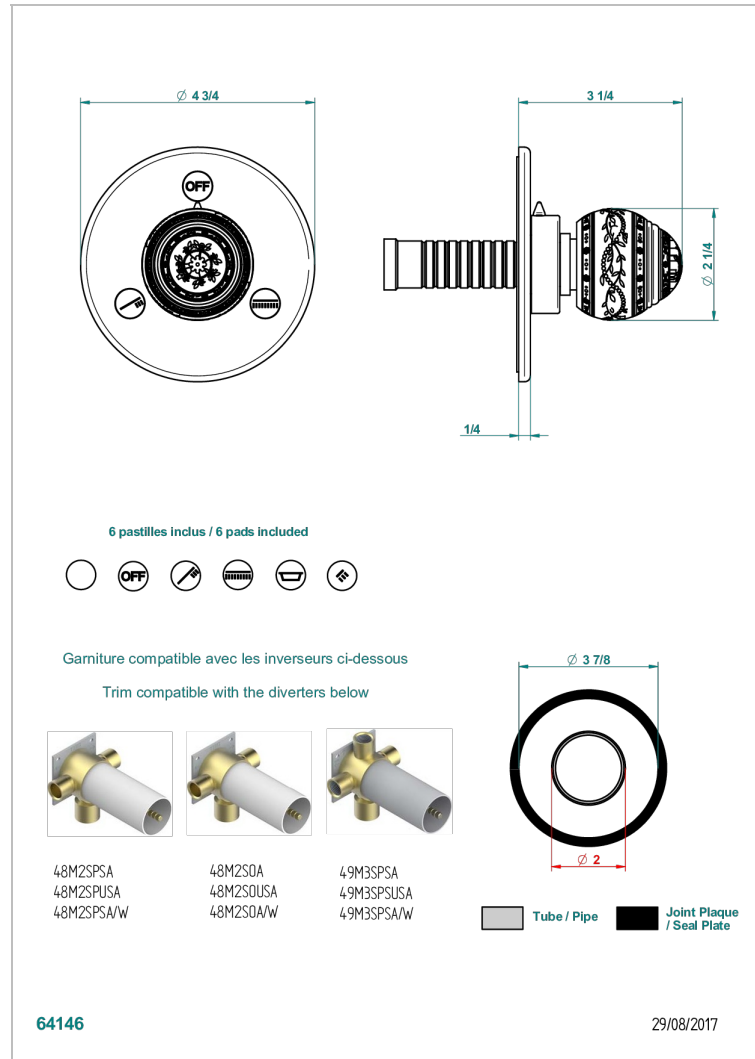

MARQUISE PLATINUM DECOR

A7G-48M2SB

Trim for wall mounted diverter, 2 ways - ref. 48M2 and 3 ways - ref. 49M3

CHARACTERISTIC

- Marquise platinum decor
- Trim for wall mounted diverter, 2 ways - ref. 48M2 and 3 ways - ref. 49M3

RELATED SKU'S

- Ref. G00-48M2SOA Wall mounted 3-way diverter with ceramic cartridge for concealed installation- 1 inlet 3/4" and 2 outlets 1/2" without stop position, without trim
- Ref. G00-48M2SPSA Wall mounted 3-way diverter with ceramic cartridge for concealed installation, 1 inlet 3/4" and 2 outlets 1/2" with stop position, without trim
- Ref. G00-49M3SPSA Wall mounted 4-way diverter with ceramic cartridge for concealed installation- 1 inlet 3/4" and 3 outlets 1/2" with stop position, without trim