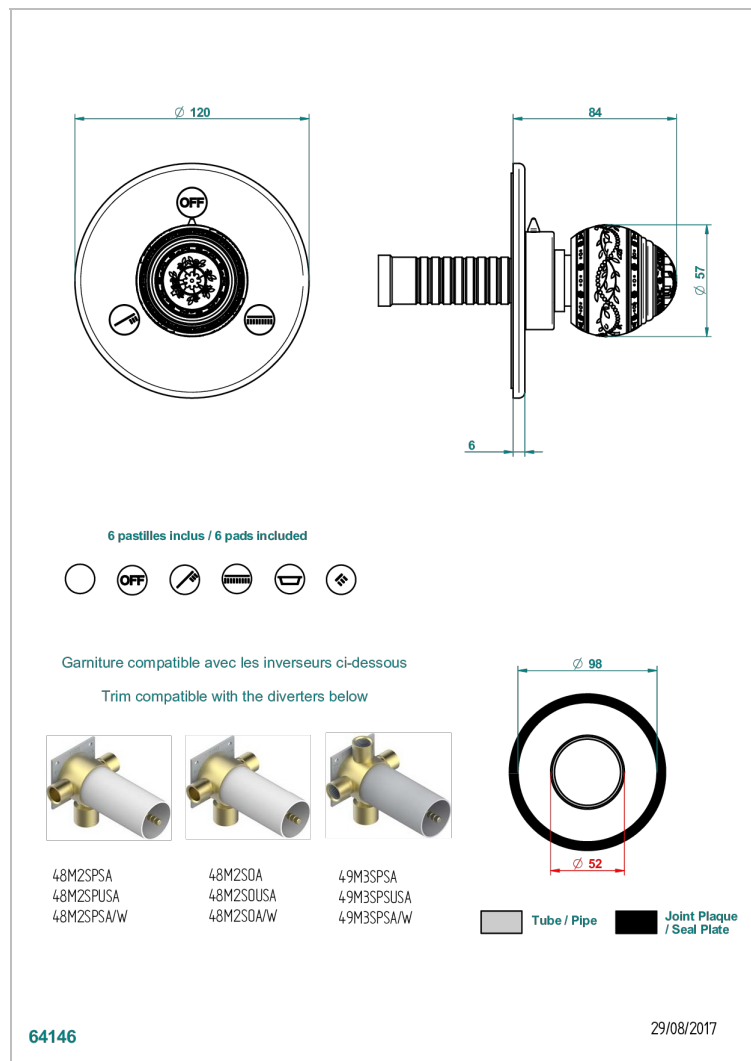

# MARQUISE PLATINUM DECOR

A7G-48M2SB

Trim for wall mounted diverter, 2 ways - ref. 48M2 and 3 ways - ref. 49M3

## CHARACTERISTIC

- Marquise platinum decor
- Trim for wall mounted diverter, 2 ways - ref. 48M2 and 3 ways - ref. 49M3

## RELATED SKU'S

- Ref. G00-48M2SOA Wall mounted 3-way diverter with ceramic cartridge for concealed installation- 1 inlet 3/4" and 2 outlets 1/2" without stop position, without trim
- Ref. G00-48M2SPSA Wall mounted 3-way diverter with ceramic cartridge for concealed installation, 1 inlet 3/4" and 2 outlets 1/2" with stop position, without trim
- Ref. G00-49M3SPSA Wall mounted 4-way diverter with ceramic cartridge for concealed installation- 1 inlet 3/4" and 3 outlets 1/2" with stop position, without trim