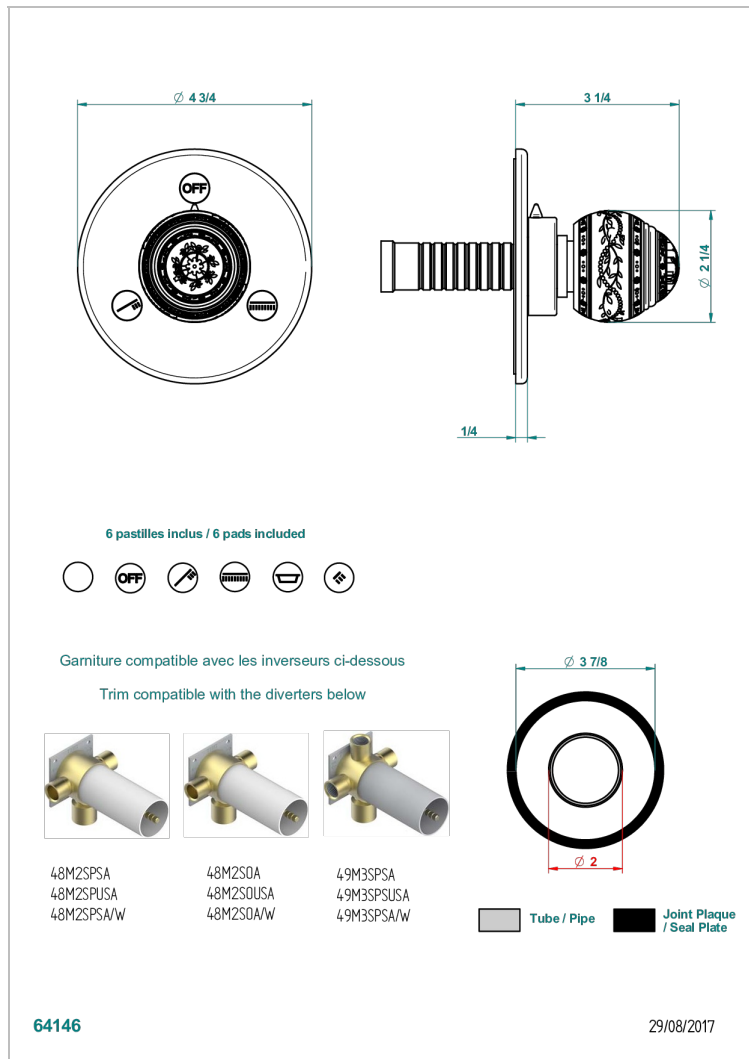

MARQUISE PLATINUM DECOR

A7G-48M2SB

Trim for wall mounted diverter, 2 ways - ref. 48M2 and 3 ways - ref. 49M3

CHARACTERISTIC

- Marquise platinum decor
- Trim for wall mounted diverter, 2 ways - ref. 48M2 and 3 ways - ref. 49M3

RELATED SKU'S

- Ref. G00-48M2SOA Wall mounted 3-way diverter with ceramic cartridge for concealed installation- 1 inlet 3/4" and 2 outlets 1/2" without stop position, without trim
- Ref. G00-48M2SPSA Wall mounted 3-way diverter with ceramic cartridge for concealed installation, 1 inlet 3/4" and 2 outlets 1/2" with stop position, without trim
- Ref. G00-49M3SPSA Wall mounted 4-way diverter with ceramic cartridge for concealed installation- 1 inlet 3/4" and 3 outlets 1/2" with stop position, without trim