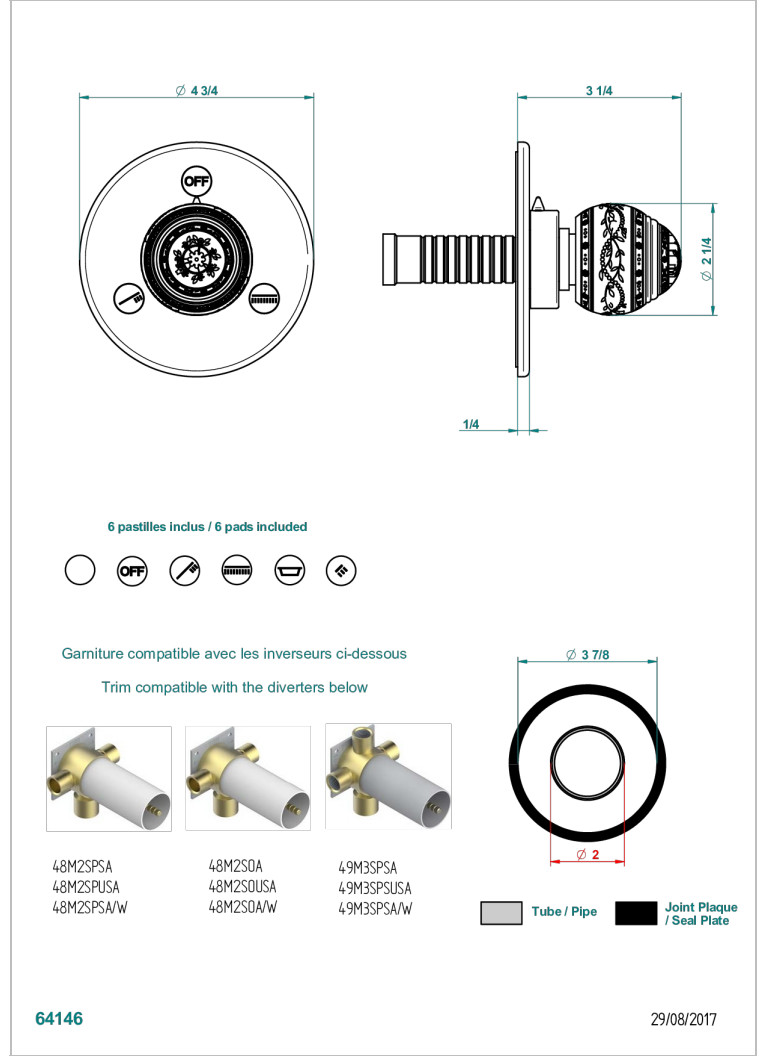

MARQUISE PLATINUM DECOR

A7G-48M2SB

Trim for wall mounted diverter, 2 ways - ref. 48M2 and 3 ways - ref. 49M3

特色

- Marquise platinum decor
- Trim for wall mounted diverter, 2 ways - ref. 48M2 and 3 ways - ref. 49M3

相关的SKU

- Ref. G00-48M2SOA Wall mounted 3-way diverter with ceramic cartridge for concealed installation- 1 inlet 3/4" and 2 outlets 1/2" without stop position, without trim
- Ref. G00-48M2SPSA Wall mounted 3-way diverter with ceramic cartridge for concealed installation, 1 inlet 3/4" and 2 outlets 1/2" with stop position, without trim
- Ref. G00-49M3SPSA Wall mounted 4-way diverter with ceramic cartridge for concealed installation- 1 inlet 3/4" and 3 outlets 1/2" with stop position, without trim