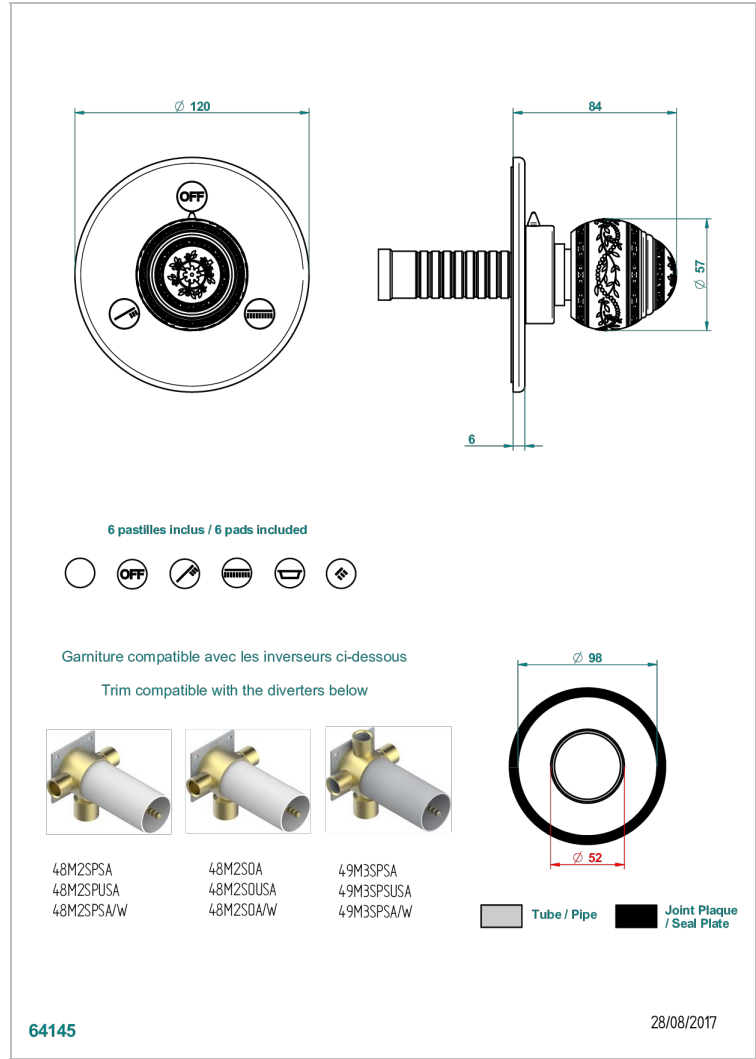

MARQUISE GOLD DECOR

A7F-48M2SB

Trim for wall mounted diverter - 2 ways ref.48M2 & 3 ways ref.49M3

CHARACTERISTIC

- Marquise Gold decor
- Trim for wall mounted diverter - 2 ways ref.48M2 & 3 ways ref.49M3

RELATED SKU'S

- Ref. G00-48M2SOUSA Wall mounted 3-way diverter with ceramic cartridge for concealed installation- 1 inlet 3/4" and 2 outlets 1/2" without shared ports no stop position - no trim
- Ref. G00-48M2SPSUSA Wall mounted 3-way diverter with ceramic cartridge for concealed installation- 1 inlet 3/4" and 2 outlets 1/2" with positive top, no shared ports - no trim
- Ref. G00-49M3SPSUSA Wall mounted 4-way diverter with ceramic cartridge for concealed installation- 1 inlet 3/4" and 3 outlets 1/2" with positive top, no shared ports - no trim