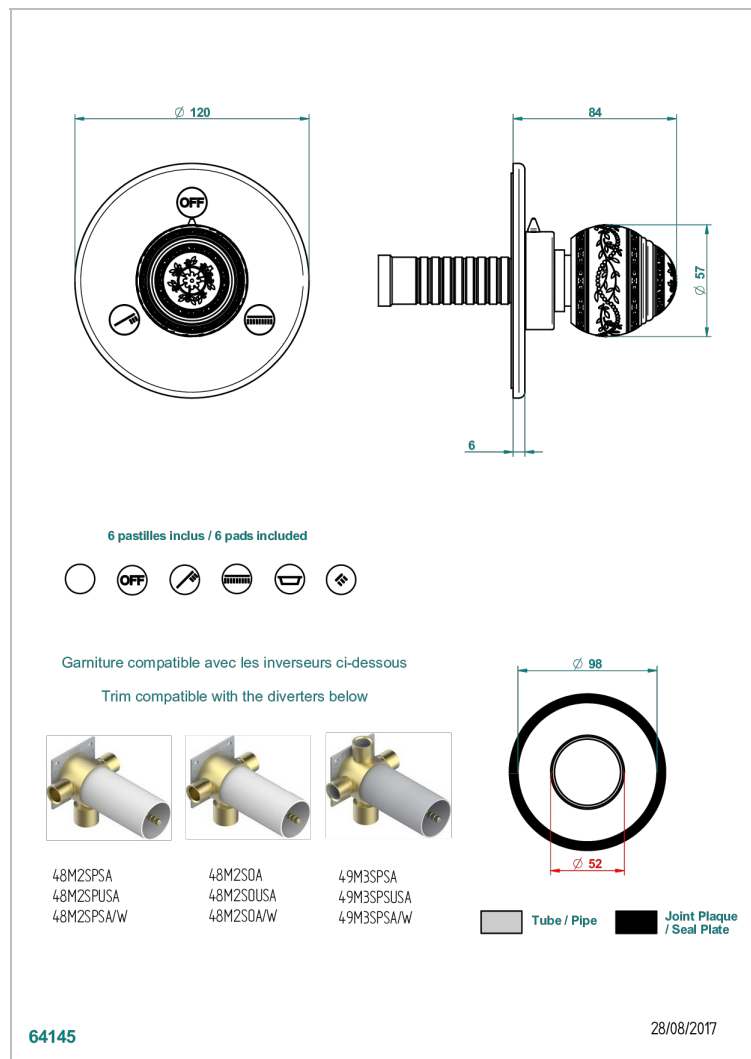

MARQUISE GOLD DECOR

A7F-48M2SB

Trim for wall mounted diverter, 2 ways - ref. 48M2 and 3 ways - ref. 49M3

CHARACTERISTIC

- Marquise Gold decor
- Trim for wall mounted diverter, 2 ways - ref. 48M2 and 3 ways - ref. 49M3

RELATED SKU'S

- Ref. G00-48M2SOA Wall mounted 3-way diverter with ceramic cartridge for concealed installation- 1 inlet 3/4" and 2 outlets 1/2" without stop position, without trim
- Ref. G00-48M2SPSA Wall mounted 3-way diverter with ceramic cartridge for concealed installation, 1 inlet 3/4" and 2 outlets 1/2" with stop position, without trim
- Ref. G00-49M3SPSA Wall mounted 4-way diverter with ceramic cartridge for concealed installation- 1 inlet 3/4" and 3 outlets 1/2" with stop position, without trim