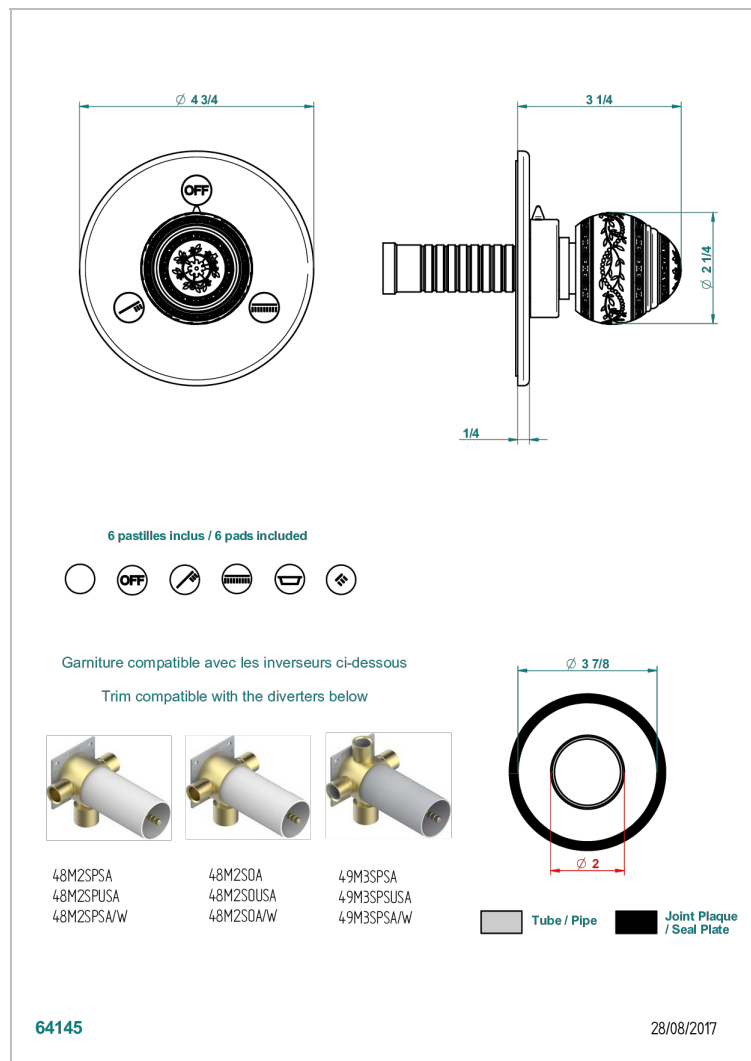

MARQUISE GOLD DECOR

A7F-48M2SB

Trim for wall mounted diverter, 2 ways - ref. 48M2 and 3 ways - ref. 49M3

CHARACTERISTIC

- Marquise Gold decor
- Trim for wall mounted diverter, 2 ways - ref. 48M2 and 3 ways - ref. 49M3

RELATED SKU'S

- Ref. G00-48M2SOA Wall mounted 3-way diverter with ceramic cartridge for concealed installation- 1 inlet 3/4" and 2 outlets 1/2" without stop position, without trim
- Ref. G00-48M2SPSA Wall mounted 3-way diverter with ceramic cartridge for concealed installation, 1 inlet 3/4" and 2 outlets 1/2" with stop position, without trim
- Ref. G00-49M3SPSA Wall mounted 4-way diverter with ceramic cartridge for concealed installation- 1 inlet 3/4" and 3 outlets 1/2" with stop position, without trim