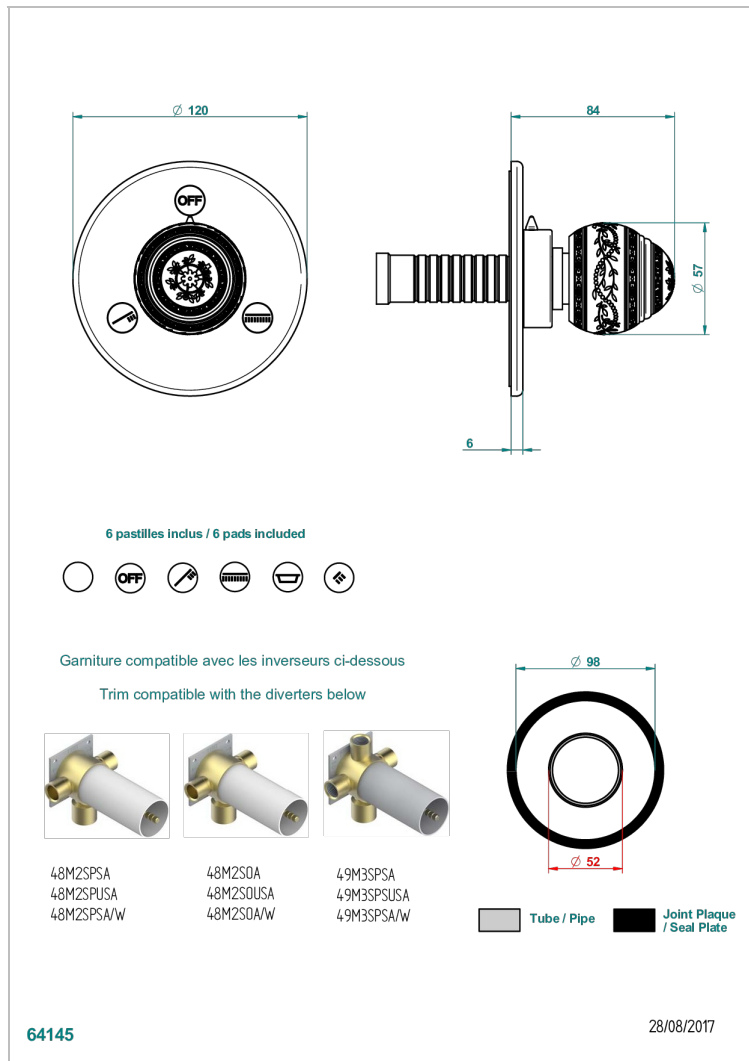

# MARQUISE ЧЕРНЫЙ С ЗОЛОТЫМ ДЕКОРОМ

A7F-48M2SB

Trim for wall mounted diverter, 2 ways - ref. 48M2 and 3 ways - ref. 49M3

## ХАРАКТЕРИСТИКИ

- Marquise чёрный с золотым декором
- Trim for wall mounted diverter, 2 ways - ref. 48M2 and 3 ways - ref. 49M3

## СВЯЗАННЫЕ ТОВАРНЫЕ ПОЗИЦИИ

- Ref. G00-48M2SOA Wall mounted 3-way diverter with ceramic cartridge for concealed installation- 1 inlet 3/4" and 2 outlets 1/2" without stop position, without trim
- Ref. G00-48M2SPSA Wall mounted 3-way diverter with ceramic cartridge for concealed installation, 1 inlet 3/4" and 2 outlets 1/2" with stop position, without trim
- Ref. G00-49M3SPSA Wall mounted 4-way diverter with ceramic cartridge for concealed installation- 1 inlet 3/4" and 3 outlets 1/2" with stop position, without trim