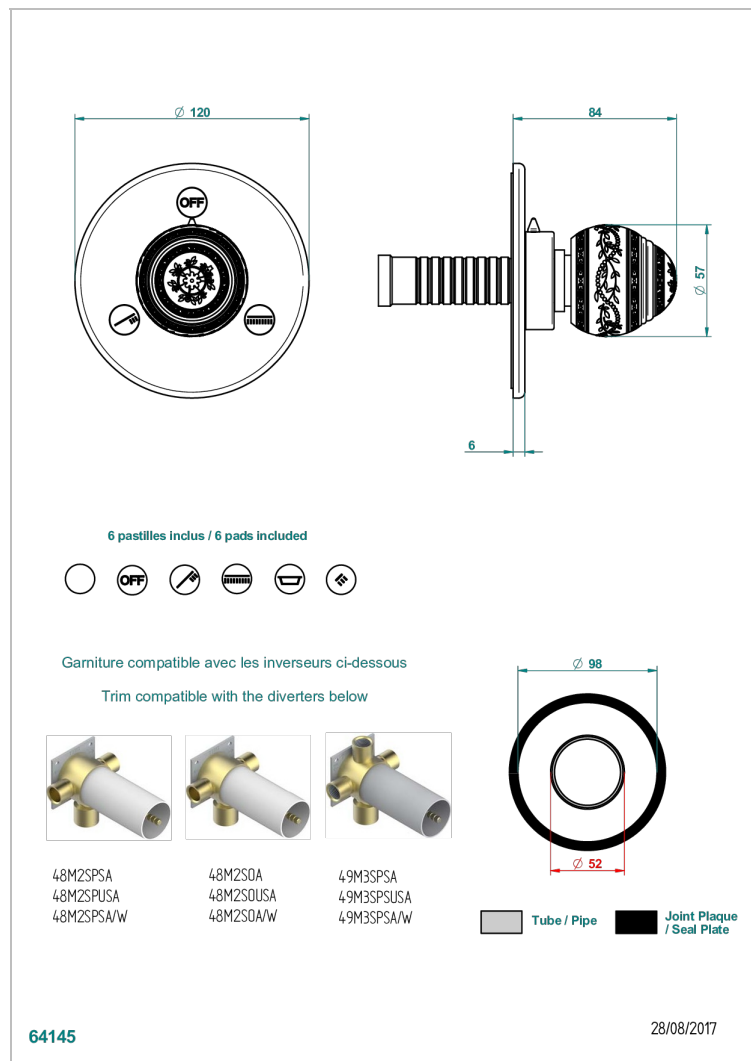

MARQUISE GOLD DECOR

A7F-48M2SB

Trim for wall mounted diverter, 2 ways - ref. 48M2 and 3 ways - ref. 49M3

CHARACTERISTIC

- Marquise Gold decor
- Trim for wall mounted diverter, 2 ways - ref. 48M2 and 3 ways - ref. 49M3

RELATED SKU'S

- Ref. G00-48M2SOA Wall mounted 3-way diverter with ceramic cartridge for concealed installation- 1 inlet 3/4" and 2 outlets 1/2" without stop position, without trim
- Ref. G00-48M2SPSA Wall mounted 3-way diverter with ceramic cartridge for concealed installation, 1 inlet 3/4" and 2 outlets 1/2" with stop position, without trim
- Ref. G00-49M3SPSA Wall mounted 4-way diverter with ceramic cartridge for concealed installation- 1 inlet 3/4" and 3 outlets 1/2" with stop position, without trim