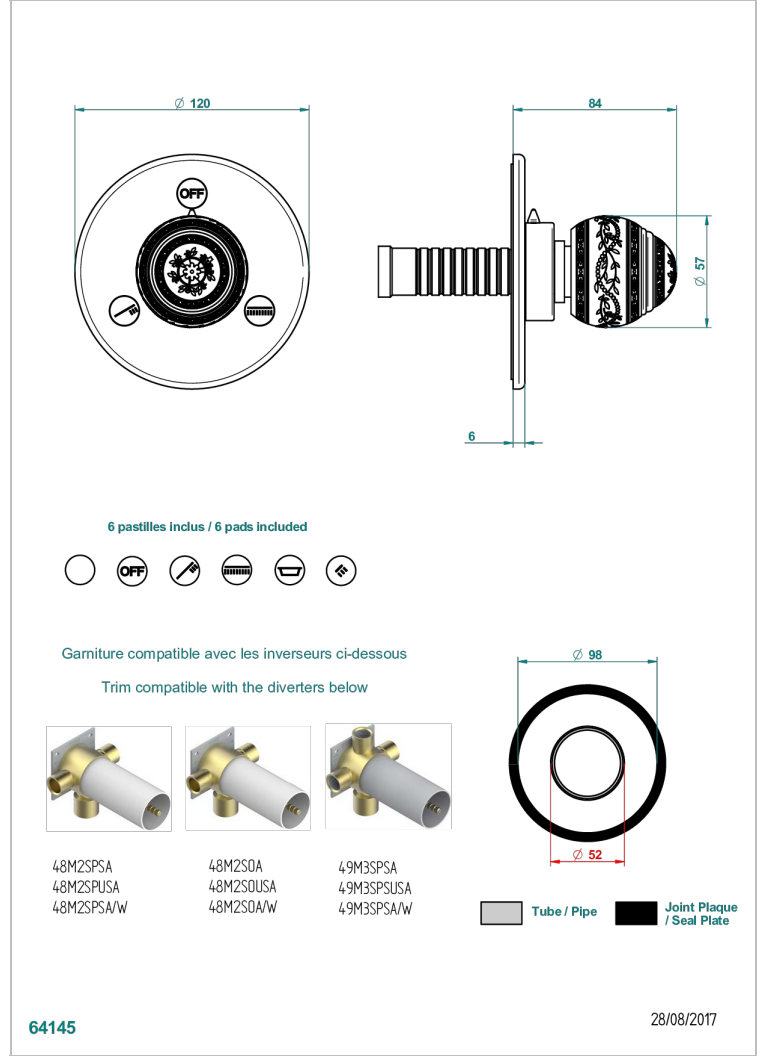

MARQUISE GOLD DECOR

A7F-48M2SB

Trim for wall mounted diverter, 2 ways - ref. 48M2 and 3 ways - ref. 49M3

特色

- Marquise Gold decor
- Trim for wall mounted diverter, 2 ways - ref. 48M2 and 3 ways - ref. 49M3

相关的SKU

- Ref. G00-48M2SOA Wall mounted 3-way diverter with ceramic cartridge for concealed installation- 1 inlet 3/4" and 2 outlets 1/2" without stop position, without trim
- Ref. G00-48M2SPSA Wall mounted 3-way diverter with ceramic cartridge for concealed installation, 1 inlet 3/4" and 2 outlets 1/2" with stop position, without trim
- Ref. G00-49M3SPSA Wall mounted 4-way diverter with ceramic cartridge for concealed installation- 1 inlet 3/4" and 3 outlets 1/2" with stop position, without trim