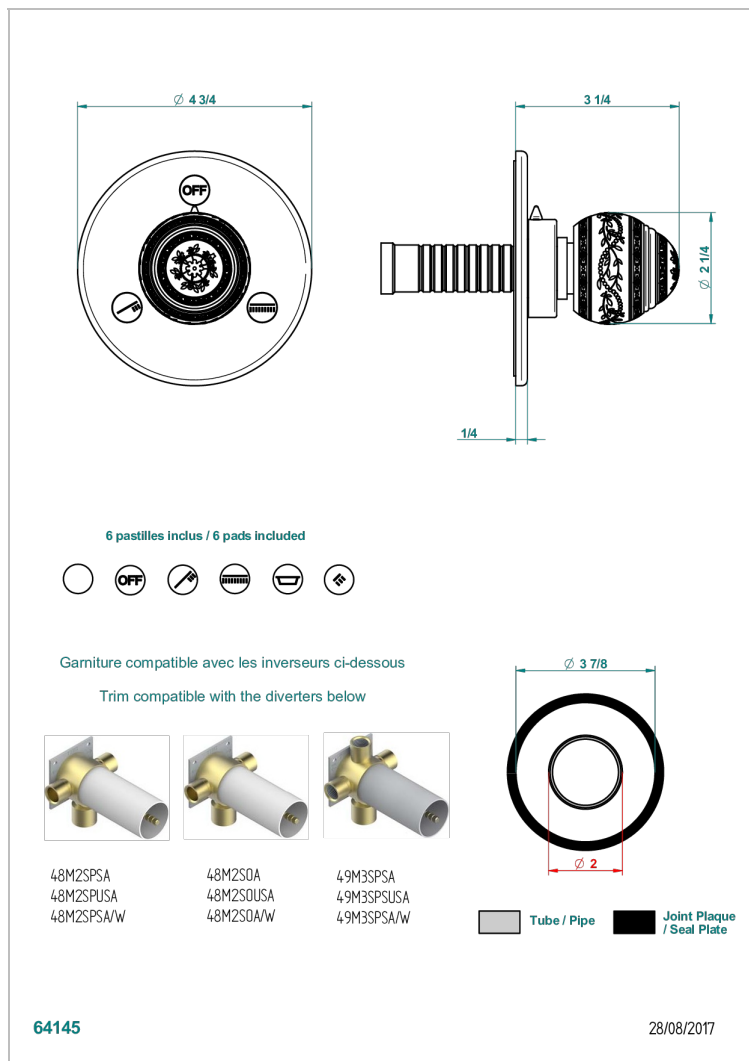

MARQUISE ЧЕРНЫЙ С ЗОЛОТЫМ ДЕКОРОМ

THG[®]
PARIS

A7F-48M2SB

Trim for wall mounted diverter, 2 ways - ref. 48M2 and 3 ways - ref. 49M3

ХАРАКТЕРИСТИКИ

- Marquise чёрный с золотым декором
- Trim for wall mounted diverter, 2 ways - ref. 48M2 and 3 ways - ref. 49M3

СВЯЗАННЫЕ ТОВАРНЫЕ ПОЗИЦИИ

- Ref. G00-48M2SOA Wall mounted 3-way diverter with ceramic cartridge for concealed installation- 1 inlet 3/4" and 2 outlets 1/2" without stop position, without trim
- Ref. G00-48M2SPSA Wall mounted 3-way diverter with ceramic cartridge for concealed installation, 1 inlet 3/4" and 2 outlets 1/2" with stop position, without trim
- Ref. G00-49M3SPSA Wall mounted 4-way diverter with ceramic cartridge for concealed installation- 1 inlet 3/4" and 3 outlets 1/2" with stop position, without trim