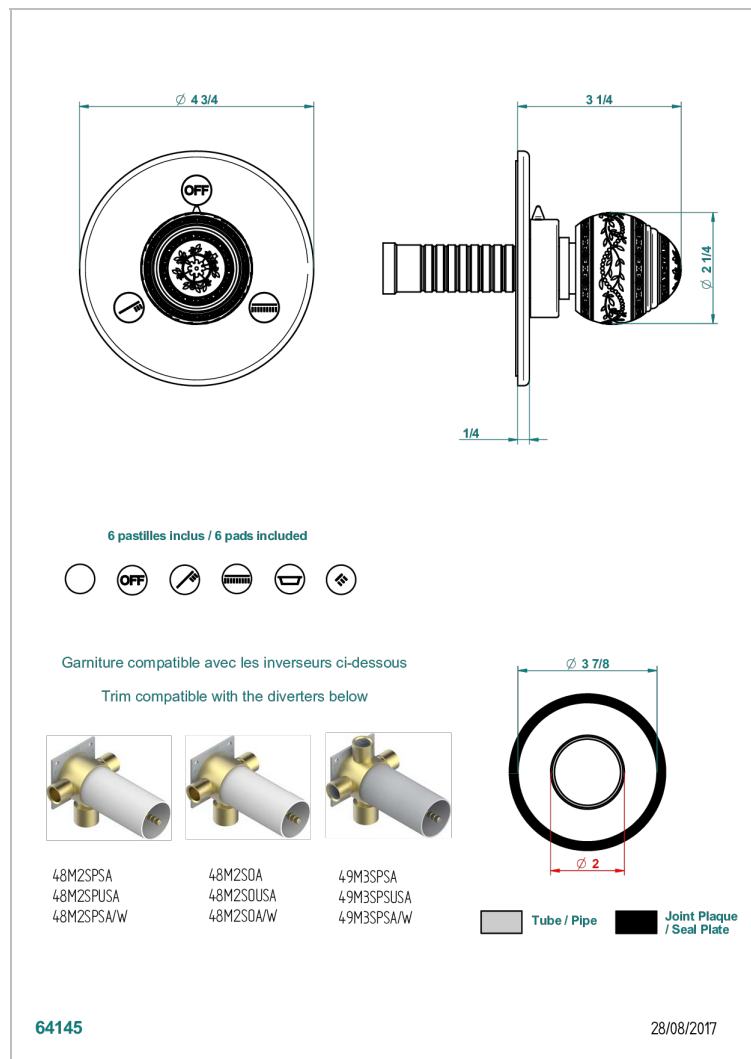

MARQUISE GOLD DECOR

A7F-48M2SB

Trim for wall mounted diverter, 2 ways - ref. 48M2 and 3 ways - ref. 49M3

CHARACTERISTIC

- Marquise Gold decor
- Trim for wall mounted diverter, 2 ways - ref. 48M2 and 3 ways - ref. 49M3

RELATED SKU'S

- Ref. G00-48M2SOA Wall mounted 3-way diverter with ceramic cartridge for concealed installation- 1 inlet 3/4" and 2 outlets 1/2" without stop position, without trim
- Ref. G00-48M2SPSA Wall mounted 3-way diverter with ceramic cartridge for concealed installation, 1 inlet 3/4" and 2 outlets 1/2" with stop position, without trim
- Ref. G00-49M3SPSA Wall mounted 4-way diverter with ceramic cartridge for concealed installation- 1 inlet 3/4" and 3 outlets 1/2" with stop position, without trim