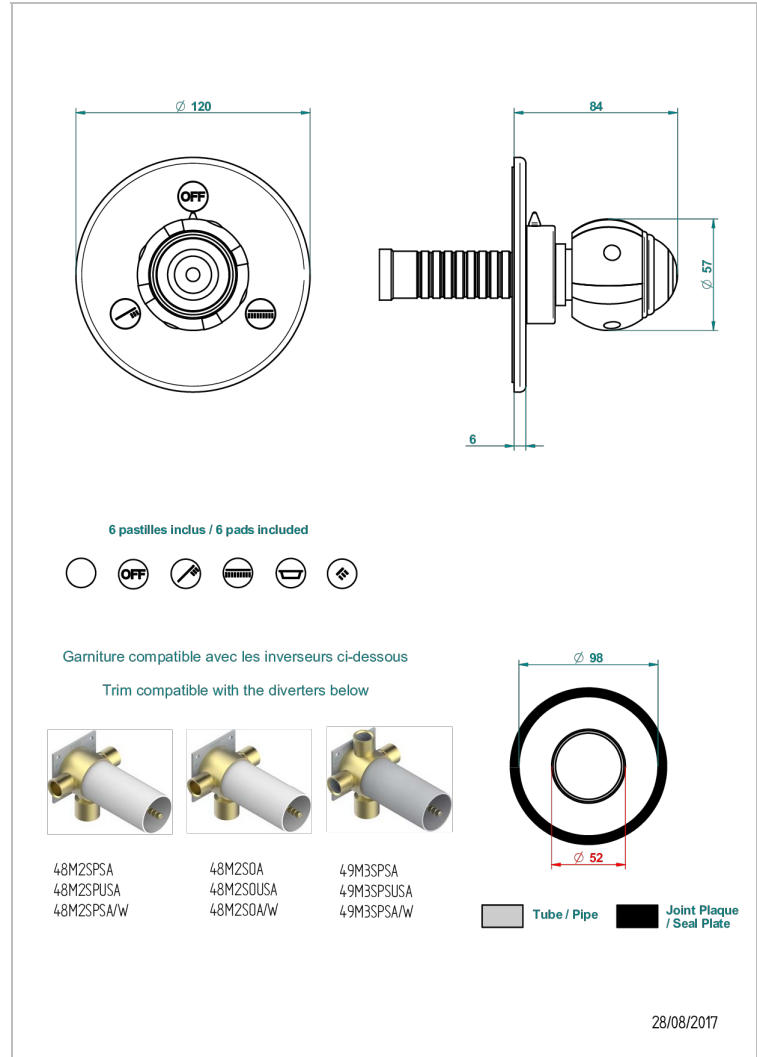

# ITHAQUE PLATINUM DECOR

A7B-48M2SB

Trim for wall mounted diverter - 2 ways ref.48M2 & 3 ways ref.49M3

## CHARACTERISTIC

- Ithaque Platinum decor
- Trim for wall mounted diverter - 2 ways ref.48M2 & 3 ways ref.49M3

## RELATED SKU'S

- Ref. G00-48M2SOUSA Wall mounted 3-way diverter with ceramic cartridge for concealed installation- 1 inlet 3/4" and 2 outlets 1/2" without shared ports no stop position - no trim
- Ref. G00-48M2SPSUSA Wall mounted 3-way diverter with ceramic cartridge for concealed installation- 1 inlet 3/4" and 2 outlets 1/2" with positive top, no shared ports - no trim
- Ref. G00-49M3SPSUSA Wall mounted 4-way diverter with ceramic cartridge for concealed installation- 1 inlet 3/4" and 3 outlets 1/2" with positive top, no shared ports - no trim