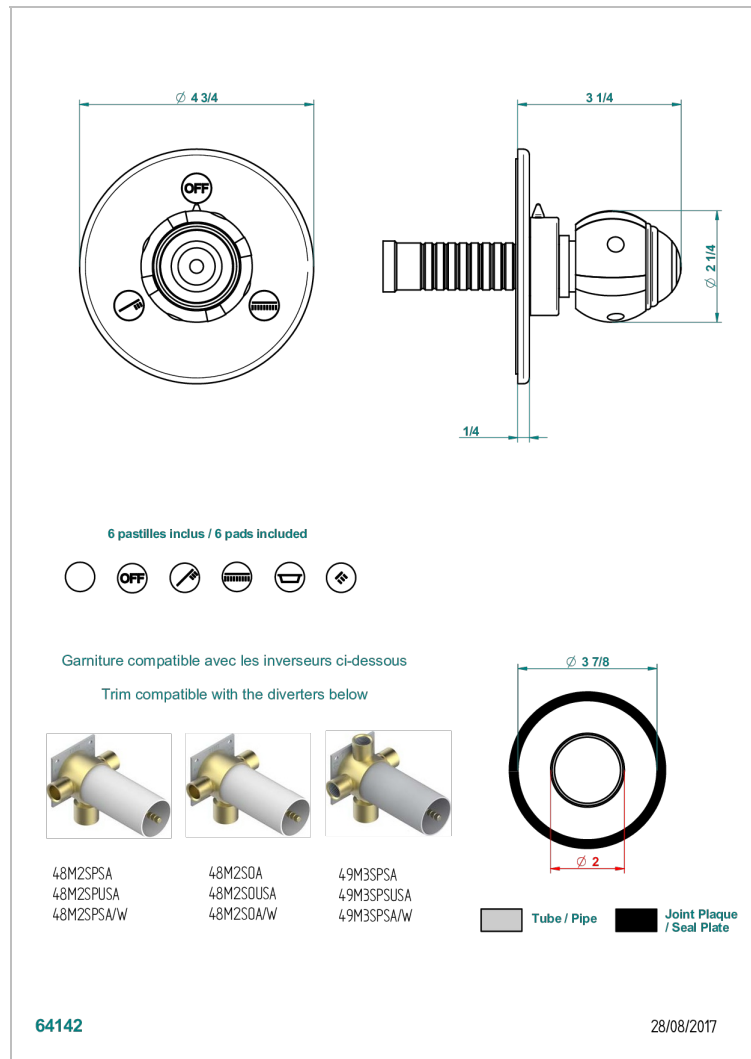

ITHAQUE PLATINUM DECOR

A7B-48M2SB

Trim for wall mounted diverter - 2 ways ref.48M2 & 3 ways ref.49M3

CHARACTERISTIC

- Ithaque Platinum decor
- Trim for wall mounted diverter - 2 ways ref.48M2 & 3 ways ref.49M3

RELATED SKU'S

- Ref. G00-48M2SOUSA Wall mounted 3-way diverter with ceramic cartridge for concealed installation- 1 inlet 3/4" and 2 outlets 1/2" without shared ports no stop position - no trim
- Ref. G00-48M2SPSUSA Wall mounted 3-way diverter with ceramic cartridge for concealed installation- 1 inlet 3/4" and 2 outlets 1/2" with positive top, no shared ports - no trim
- Ref. G00-49M3SPSUSA Wall mounted 4-way diverter with ceramic cartridge for concealed installation- 1 inlet 3/4" and 3 outlets 1/2" with positive top, no shared ports - no trim