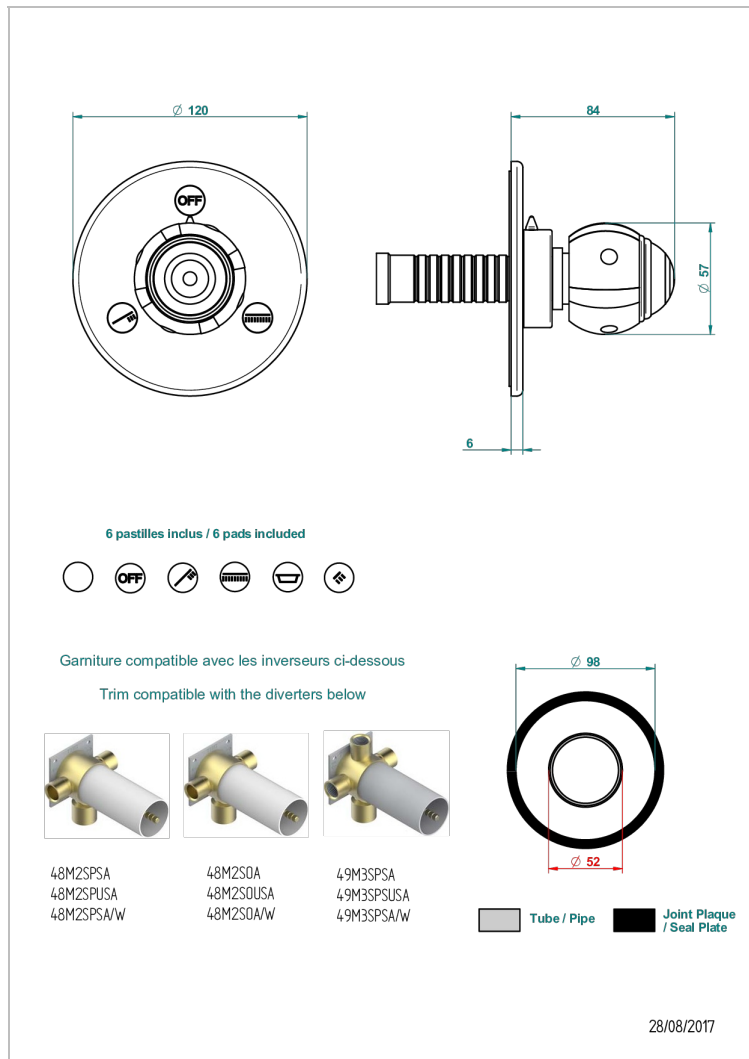

ITHAQUE DECORACION EN PLATINO

A7B-48M2SB

Trim for wall mounted diverter, 2 ways - ref. 48M2 and 3 ways - ref. 49M3

CARACTERÍSTICAS

- Ithaque decoración en platino
- Trim for wall mounted diverter, 2 ways - ref. 48M2 and 3 ways - ref. 49M3

PRODUCTOS RELACIONADOS

- Ref. G00-48M2SOA Wall mounted 3-way diverter with ceramic cartridge for concealed installation- 1 inlet 3/4" and 2 outlets 1/2" without stop position, without trim
- Ref. G00-48M2SPSA Wall mounted 3-way diverter with ceramic cartridge for concealed installation, 1 inlet 3/4" and 2 outlets 1/2" with stop position, without trim
- Ref. G00-49M3SPSA Wall mounted 4-way diverter with ceramic cartridge for concealed installation- 1 inlet 3/4" and 3 outlets 1/2" with stop position, without trim