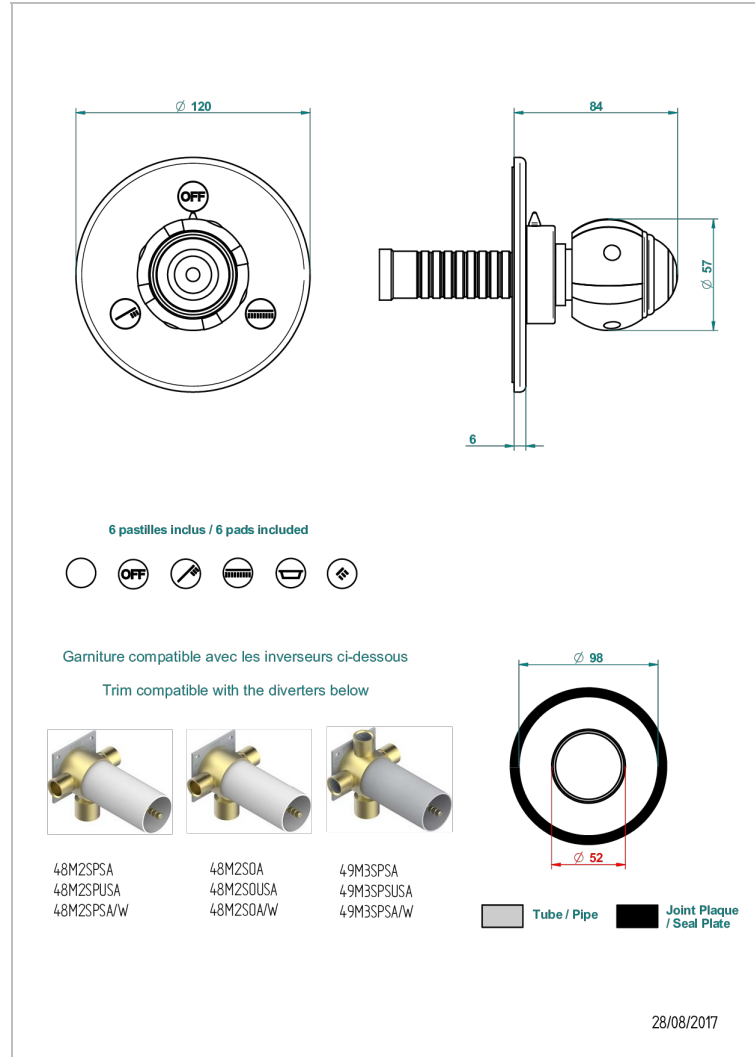

ITHAQUE PLATINUM DECOR

A7B-48M2SB

Trim for wall mounted diverter, 2 ways - ref. 48M2 and 3 ways - ref. 49M3

CHARACTERISTIC

- Ithaque Platinum decor
- Trim for wall mounted diverter, 2 ways - ref. 48M2 and 3 ways - ref. 49M3

RELATED SKU'S

- Ref. G00-48M2SOA Wall mounted 3-way diverter with ceramic cartridge for concealed installation- 1 inlet 3/4" and 2 outlets 1/2" without stop position, without trim
- Ref. G00-48M2SPSA Wall mounted 3-way diverter with ceramic cartridge for concealed installation, 1 inlet 3/4" and 2 outlets 1/2" with stop position, without trim
- Ref. G00-49M3SPSA Wall mounted 4-way diverter with ceramic cartridge for concealed installation- 1 inlet 3/4" and 3 outlets 1/2" with stop position, without trim