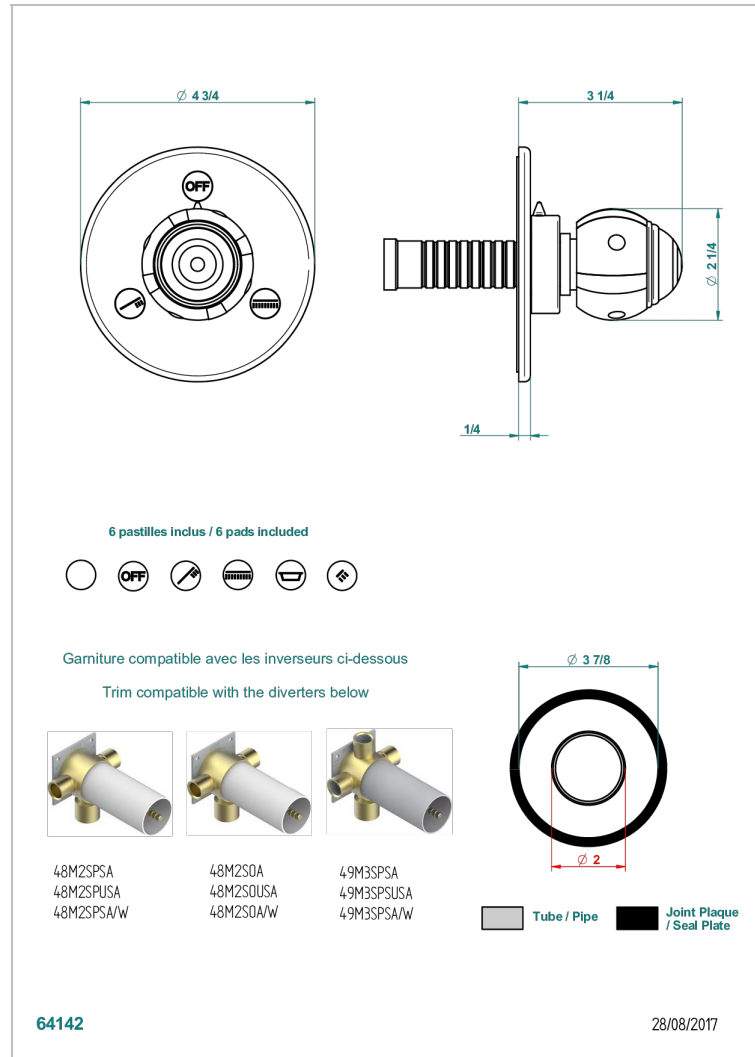

ITHAQUE DECORACION EN PLATINO

A7B-48M2SB

Trim for wall mounted diverter, 2 ways - ref. 48M2 and 3 ways - ref. 49M3

CARACTERÍSTICAS

- Ithaque decoración en platino
- Trim for wall mounted diverter, 2 ways - ref. 48M2 and 3 ways - ref. 49M3

PRODUCTOS RELACIONADOS

- Ref. G00-48M2SOA Wall mounted 3-way diverter with ceramic cartridge for concealed installation- 1 inlet 3/4" and 2 outlets 1/2" without stop position, without trim
- Ref. G00-48M2SPSA Wall mounted 3-way diverter with ceramic cartridge for concealed installation, 1 inlet 3/4" and 2 outlets 1/2" with stop position, without trim
- Ref. G00-49M3SPSA Wall mounted 4-way diverter with ceramic cartridge for concealed installation- 1 inlet 3/4" and 3 outlets 1/2" with stop position, without trim