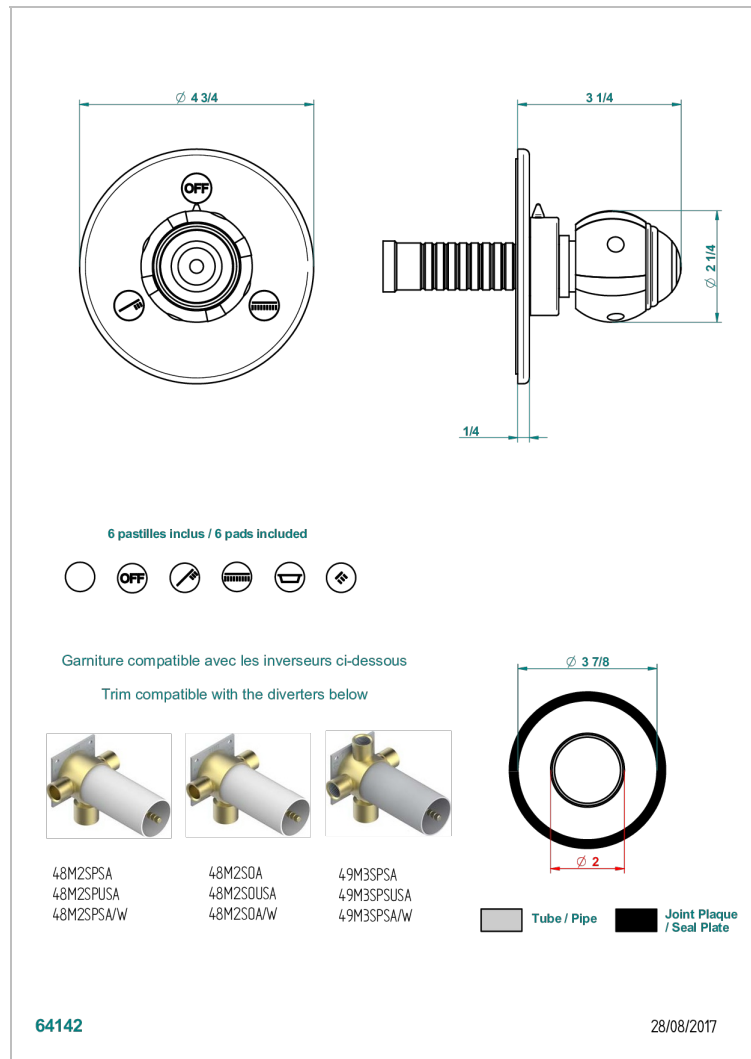

ITHAQUE PLATINUM DECOR

A7B-48M2SB

Trim for wall mounted diverter, 2 ways - ref. 48M2 and 3 ways - ref. 49M3

CHARACTERISTIC

- Ithaque Platinum decor
- Trim for wall mounted diverter, 2 ways - ref. 48M2 and 3 ways - ref. 49M3

RELATED SKU'S

- Ref. G00-48M2SOA Wall mounted 3-way diverter with ceramic cartridge for concealed installation- 1 inlet 3/4" and 2 outlets 1/2" without stop position, without trim
- Ref. G00-48M2SPSA Wall mounted 3-way diverter with ceramic cartridge for concealed installation, 1 inlet 3/4" and 2 outlets 1/2" with stop position, without trim
- Ref. G00-49M3SPSA Wall mounted 4-way diverter with ceramic cartridge for concealed installation- 1 inlet 3/4" and 3 outlets 1/2" with stop position, without trim