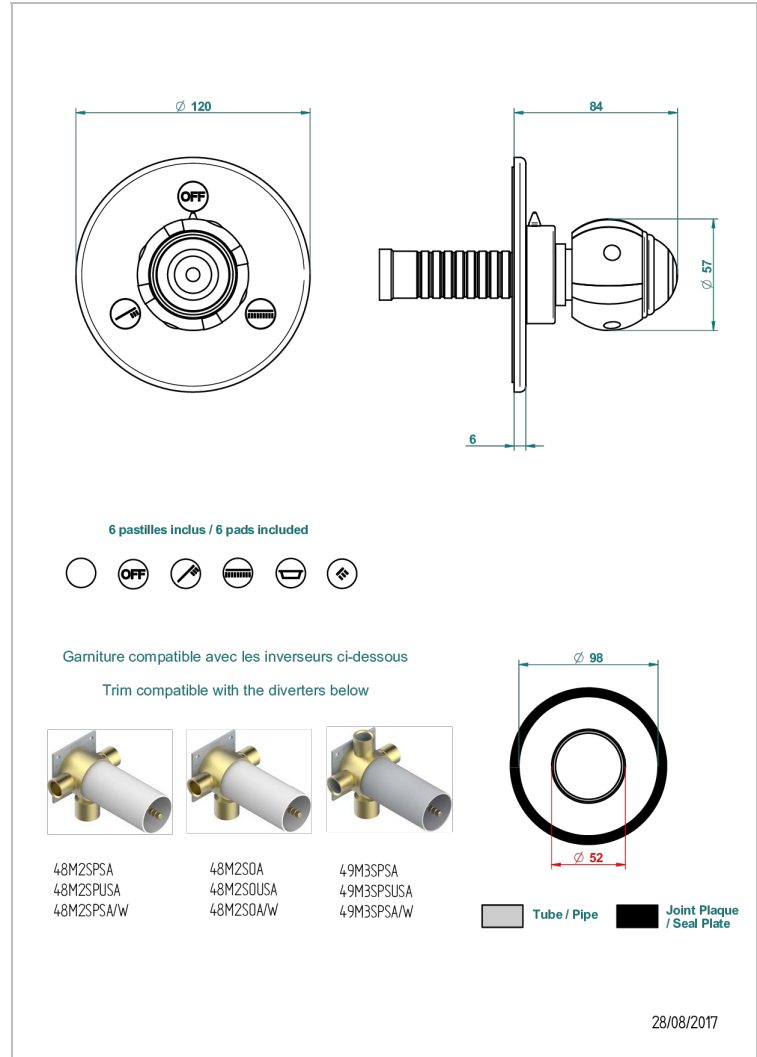

ITHAQUE PLATINUM DECOR

A7B-48M2SB

Trim for wall mounted diverter, 2 ways - ref. 48M2 and 3 ways - ref. 49M3

CHARACTERISTIC

- Ithaque Platinum decor
- Trim for wall mounted diverter, 2 ways - ref. 48M2 and 3 ways - ref. 49M3

RELATED SKU'S

- Ref. G00-48M2SOA Wall mounted 3-way diverter with ceramic cartridge for concealed installation- 1 inlet 3/4" and 2 outlets 1/2" without stop position, without trim
- Ref. G00-48M2SPSA Wall mounted 3-way diverter with ceramic cartridge for concealed installation, 1 inlet 3/4" and 2 outlets 1/2" with stop position, without trim
- Ref. G00-49M3SPSA Wall mounted 4-way diverter with ceramic cartridge for concealed installation- 1 inlet 3/4" and 3 outlets 1/2" with stop position, without trim